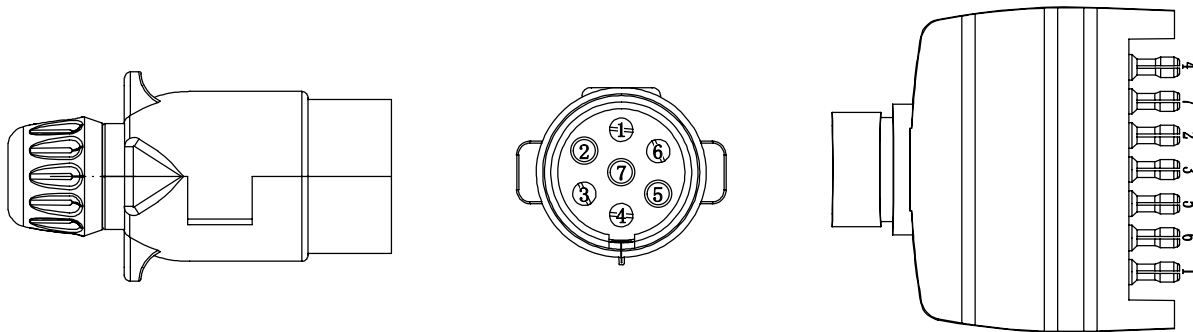

# 1.5M Trailer Board IP65 with 8M Cable and 7 Pin Circular and Rectangular Plug - Wiring Diagram

ZD0724

1	Left Indicator / Yellow Cable
2	Empty / No connection
3	Negative electrode
4	Right Indicator / Green Cable
5	Empty / No connection
6	Stop Function / Red Cable
7	Position + License Plate / Black Cable