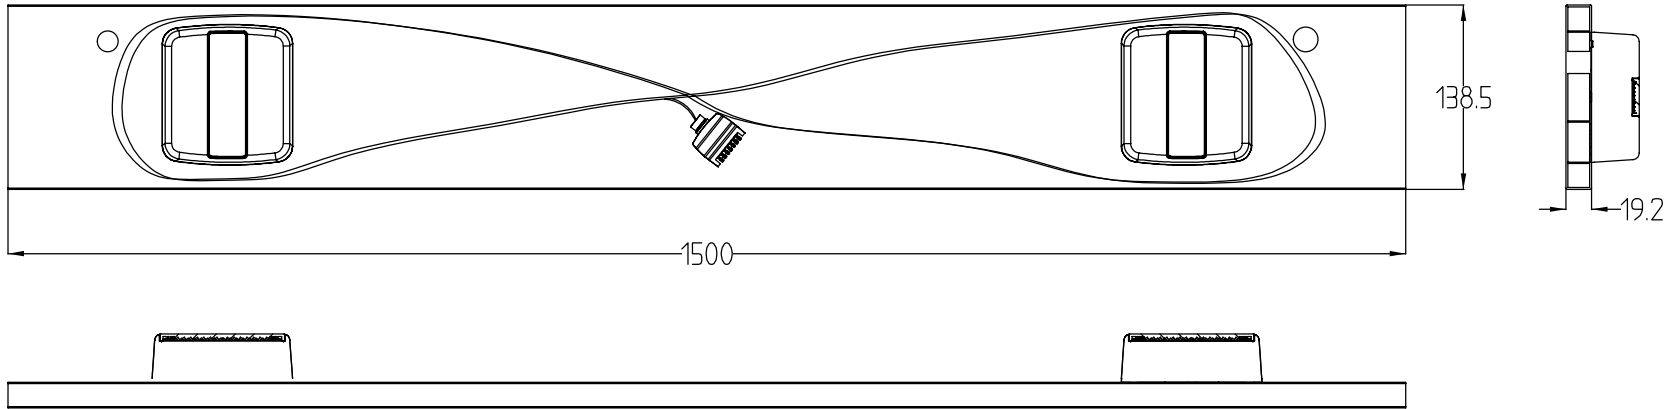

# 1.5M Trailer Board IP65 with 8M Cable and 7 Pin Circular and Rectangular Plug - Wiring Diagram

ZD0724

1	Left Indicator / Yellow Cable
2	Empty / No connection
3	Negative electrode
4	Right Indicator / Green Cable
5	Empty / No connection
6	Stop Function / Red Cable
7	Position + License Plate / Black Cable