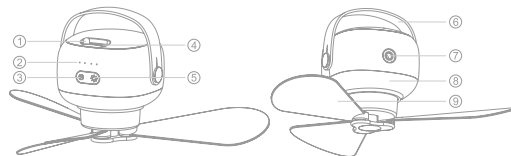

### Product introduction

- |                     |                      |                |
|---------------------|----------------------|----------------|
| ① Infrared receiver | ④ Type-c interface   | ⑦ Tripod Mount |
| ② Indicator light   | ⑤ Night light button | ⑧ Night Light  |
| ③ Fan button        | ⑥ Hanging Strap      | ⑨ blades       |

### Remote Control Function description

- ① Main switch
- ② Fan button
- ③ Night light button

1. On the main switch, press to start the fan and press again to shut it down.
2. Fan button: Press to switch gears.
3. Night light button: short press to turn on the light, and short press again to switch brightness.