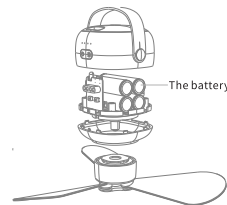

Product parameters

Product Model: YX2616
Product Name: Portable ceiling fan
Rated input: 5V=1.6A
Battery capacity: 3600 mAh
Total product volume: 285g
Product size: 173×136×90 (mm)

Distributed by:
Electus Distribution Pty Ltd
46 Eastern Creek Dr,
Eastern Creek NSW 2766 Australia
Ph 1300 738 555

www.electusdistribution.com.au