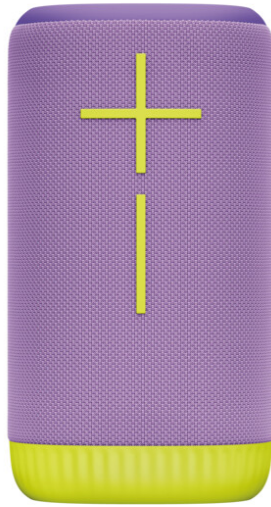

ULTIMATE
EARS

ULTIMATE EARS EVERBOOM Lilac Lime

RRP: AUD \$349.95
NZD \$429.95

EVERBOOM is the ultimate portable Bluetooth® speaker with balanced 360° sound, big bass, and customizable EQ. Keep the party going with a whopping 20 hours of battery life. Party louder with PARY UP—just pair your EVERBOOM with all models of BOOM, MEGABOOM, EPICBOOM and HYPERBOOM.

WHAT'S IN THE BOX

- Includes:
- ULTIMATE EARS EVERBOOM
- Strap (attached to product)
- USB-C Cable
- Quick Start Guide (printed inside the box)

FEATURES

- **360-Degree Big Bass and Customizable EQ:** The EVERBOOM Waterproof Bluetooth Speaker delivers balanced sound and immersive audio; select or customize the EQ mode with UE | BOOM by Ultimate Ears app
- **20 Hours of BOOM:** With up to 20 hours of battery life, it's the perfect party speaker to power your next big adventure
- **Party up to up the Fun:** Pair your EVERBOOM portable Bluetooth speaker with all models of BOOM, MEGABOOM, EPICBOOM and HYPERBOOM for even bigger, totally colossal sound
- **Outdoor Boost:** Tap the Outdoor Boost setting on this outdoor Bluetooth speaker to experience louder and more powerful audio
- **Made for the Outdoors:** With the IP67 waterproof, dustproof and floatable design, the EVERBOOM Bluetooth outdoor speaker was practically born for the outdoors
- **Extremely Wireless:** 55 meters of range (180 feet) means you can wander away from the Bluetooth wireless speaker and keep the connection intact
- **Just Play:** Use the BOOM app to easily play music with the Magic Button, even when the speaker's powered off; place your Android phone near the 'N' icon on the top to connect
- **Made With Recycled Plastic:** Plastic parts in the EVERBOOM wireless Bluetooth speaker include a minimum of 58% post-consumer recycled plastic by weight