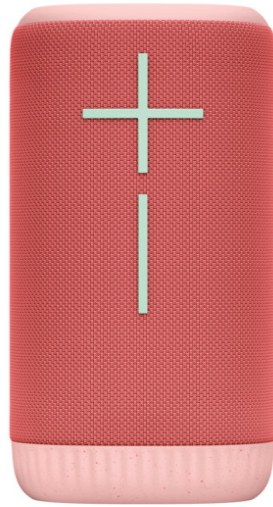

ULTIMATE
EARS

ULTIMATE EARS EVERBOOM Raspberry Red

RRP: AUD \$349.95
NZD \$429.95

EVERBOOM is the ultimate portable Bluetooth® speaker with balanced 360° sound, big bass, and customisable EQ. Keep the party going with a whopping 20 hours of battery life. Party louder with PARY UP—just pair your EVERBOOM with all models of BOOM, MEGABOOM, EPICBOOM and HYPERBOOM.

WHAT'S IN THE BOX

- Includes:
- ULTIMATE EARS EVERBOOM
- Strap (attached to product)
- USB-C Cable
- Quick Start Guide (printed inside the box)

FEATURES

- **360-Degree Big Bass and Customisable EQ:** The EVERBOOM Waterproof Bluetooth Speaker delivers balanced sound and immersive audio; select or customise the EQ mode with UE | BOOM by Ultimate Ears app
- **20 Hours of BOOM:** With up to 20 hours of battery life, it's the perfect party speaker to power your next big adventure
- **Party up to up the Fun:** Pair your EVERBOOM portable Bluetooth speaker with all models of BOOM, MEGABOOM, EPICBOOM and HYPERBOOM for even bigger, totally colossal sound
- **Outdoor Boost:** Tap the Outdoor Boost setting on this outdoor Bluetooth speaker to experience louder and more powerful audio
- **Made for the Outdoors:** With the IP67 waterproof, dustproof and floatable design, the EVERBOOM Bluetooth outdoor speaker was practically born for the outdoors
- **Extremely Wireless:** 55 metres of range (180 feet) means you can wander away from the Bluetooth wireless speaker and keep the connection intact
- **Just Play:** Use the BOOM app to easily play music with the Magic Button, even when the speaker's powered off; place your Android phone near the 'N' icon on the top to connect
- **Made With Recycled Plastic:** Plastic parts in the EVERBOOM wireless Bluetooth speaker include a minimum of 58% post-consumer recycled plastic by weight