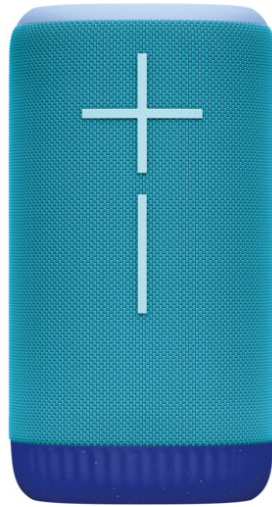

ULTIMATE
EARS.

ULTIMATE EARS EVERBOOM Cobalt Blue

RRP: AUD \$349.95
NZD \$429.95

EVERBOOM is the ultimate portable Bluetooth® speaker with balanced 360° sound, big bass, and customisable EQ. Keep the party going with a whopping 20 hours of battery life. Party louder with PARY UP—just pair your EVERBOOM with all models of BOOM, MEGABOOM, EPICBOOM and HYPERBOOM.

WHAT'S IN THE BOX

- Includes:
- ULTIMATE EARS EVERBOOM
- Strap (attached to product)
- USB-C Cable
- Quick Start Guide (printed inside the box)

FEATURES

- **360-Degree Big Bass and Customisable EQ:** The EVERBOOM Waterproof Bluetooth Speaker delivers balanced sound and immersive audio; select or customise the EQ mode with UE | BOOM by Ultimate Ears app
- **20 Hours of BOOM:** With up to 20 hours of battery life, it's the perfect party speaker to power your next big adventure
- **Party up to up the Fun:** Pair your EVERBOOM portable Bluetooth speaker with all models of BOOM, MEGABOOM, EPICBOOM and HYPERBOOM for even bigger, totally colossal sound
- **Outdoor Boost:** Tap the Outdoor Boost setting on this outdoor Bluetooth speaker to experience louder and more powerful audio
- **Made for the Outdoors:** With the IP67 waterproof, dustproof and floatable design, the EVERBOOM Bluetooth outdoor speaker was practically born for the outdoors
- **Extremely Wireless:** 55 metres of range (180 feet) means you can wander away from the Bluetooth wireless speaker and keep the connection intact
- **Just Play:** Use the BOOM app to easily play music with the Magic Button, even when the speaker's powered off; place your Android phone near the 'N' icon on the top to connect
- **Made With Recycled Plastic:** Plastic parts in the EVERBOOM wireless Bluetooth speaker include a minimum of 58% post-consumer recycled plastic by weight