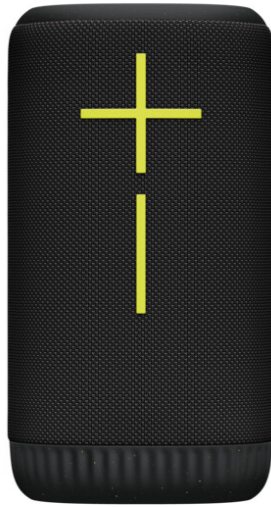

ULTIMATE
EARS

ULTIMATE EARS EVERBOOM Black

RRP: AUD \$349.95
NZD \$429.95

EVERBOOM is the ultimate portable Bluetooth® speaker with balanced 360° sound, big bass, and customisable EQ. Keep the party going with a whopping 20 hours of battery life. Party louder with PARY UP—just pair your EVERBOOM with all models of BOOM, MEGABOOM, EPICBOOM and HYPERBOOM.

WHAT'S IN THE BOX

- Includes:
- ULTIMATE EARS EVERBOOM
- Strap (attached to product)
- USB-C Cable
- Quick Start Guide (printed inside the box)

FEATURES

- **360-Degree Big Bass and Customisable EQ:** The EVERBOOM Waterproof Bluetooth Speaker delivers balanced sound and immersive audio; select or customise the EQ mode with UE | BOOM by Ultimate Ears app
- **20 Hours of BOOM:** With up to 20 hours of battery life, it's the perfect party speaker to power your next big adventure
- **Party up to up the Fun:** Pair your EVERBOOM portable Bluetooth speaker with all models of BOOM, MEGABOOM, EPICBOOM and HYPERBOOM for even bigger, totally colossal sound
- **Outdoor Boost:** Tap the Outdoor Boost setting on this outdoor Bluetooth speaker to experience louder and more powerful audio
- **Made for the Outdoors:** With the IP67 waterproof, dustproof and floatable design, the EVERBOOM Bluetooth outdoor speaker was practically born for the outdoors
- **Extremely Wireless:** 55 metres of range (180 feet) means you can wander away from the Bluetooth wireless speaker and keep the connection intact
- **Just Play:** Use the BOOM app to easily play music with the Magic Button, even when the speaker's powered off; place your Android phone near the 'N' icon on the top to connect
- **Made With Recycled Plastic:** Plastic parts in the EVERBOOM wireless Bluetooth speaker include a minimum of 58% post-consumer recycled plastic by weight