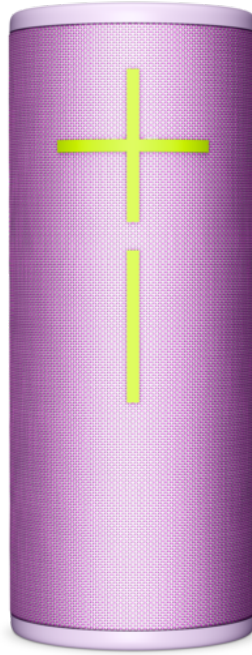

# Ultimate Ears BOOM 4 Lilac

RRP: AUD \$229.95  
NZD \$279.95

Grab the super- portable wireless speaker that's built for adventure. Seriously waterproof with balanced 360° sound, deep bass, and one- touch music controls. it's the ultimate go-anywhere speaker. Experience 4 different EQ modes or customise yourself. You can even pair BOOM 4 with MEGABOOM, EVERBOOM, EPICBOOM and HYPERBOOM for more fun.

## WHAT'S IN THE BOX

- ULTIMATE EARS BOOM 4
- USB-C Cable
- Quick Start Guide (Printed in paper.)

## FEATURES

- **Ultimate Sound:** The BOOM 4 portable waterproof Bluetooth speaker delivers rich, 360- degree sound and deep, accurate bass, all carefully balanced so you can hear every note
- **Powered for Adventure:** This waterproof portable speaker has a rechargeable battery that stays powered, pumping tunes for 15 hours on a single charge
- **A Bluetooth Waterproof Speaker Made for the Outdoors:** Rated IPX7 waterproof and drop-proof up to 1.5 metres (15 feet ), the BOOM 4 floating Bluetooth speaker is virtually indestructible
- **Party Up:** Use PartyUp on the Ultimate Ears BOOM app to pair several BOOM, MEGABOOM, EVERBOOM, EPICBOOM, and HYPERBOOM portable Bluetooth speakers, creating the ultimate surround sound experience
- **Magic Button:** Play, pause, skip, and control music directly from your favourite streaming service; set up one- touch playlists on platforms like Spotify, Amazon Music on Android, or Apple Music on iOS
- **Extremely Wireless:** With 45 metres (147 feet) of range, you can walk away from your BOOM 4 wireless speaker and keep the tunes comin'
- **Made With Recycled Plastic:** The plastic parts in the Ultimate Ears BOOM 4 wireless Bluetooth speaker include a minimum of 52% post-consumer recycled plastic by weight