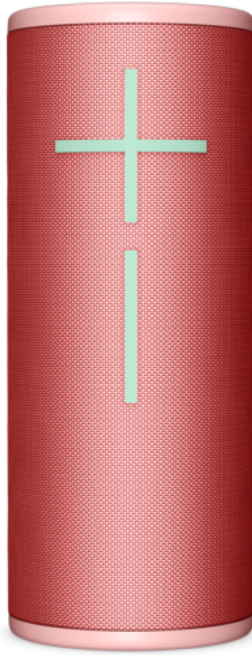

ULTIMATE
EARS.

Ultimate Ears BOOM 4 Raspberry

RRP: AUD \$229.95
NZD \$279.95

Grab the super- portable wireless speaker that's built for adventure. Seriously waterproof with balanced 360° sound, deep bass, and one- touch music controls. it's the ultimate go-anywhere speaker. Experience 4 different EQ modes or customise yourself. You can even pair BOOM 4 with MEGABOOM, EVERBOOM, EPICBOOM and HYPERBOOM for more fun.

FEATURES

- **Ultimate Sound:** The BOOM 4 portable waterproof Bluetooth speaker delivers rich, 360- degree sound and deep, accurate bass, all carefully balanced so you can hear every note
- **Powered for Adventure:** This waterproof portable speaker has a rechargeable battery that stays powered, pumping tunes for 15 hours on a single charge
- **A Bluetooth Waterproof Speaker Made for the Outdoors:** Rated IPX7 waterproof and drop-proof up to 1.5 metres (15 feet), the BOOM 4 floating Bluetooth speaker is virtually indestructible
- **Party Up:** Use PartyUp on the Ultimate Ears BOOM app to pair several BOOM, MEGABOOM, EVERBOOM, EPICBOOM, and HYPERBOOM portable Bluetooth speakers, creating the ultimate surround sound experience
- **Magic Button:** Play, pause, skip, and control music directly from your favourite streaming service; set up one- touch playlists on platforms like Spotify, Amazon Music on Android, or Apple Music on iOS
- **Extremely Wireless:** With 45 metres (147 feet) of range, you can walk away from your BOOM 4 wireless speaker and keep the tunes comin'
- **Made With Recycled Plastic:** The plastic parts in the Ultimate Ears BOOM 4 wireless Bluetooth speaker include a minimum of 52% post-consumer recycled plastic by weight