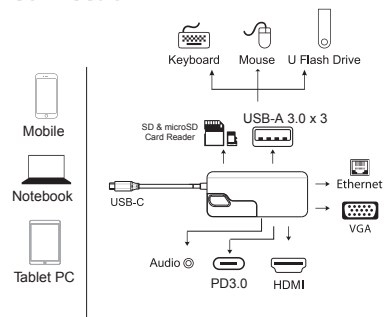

Connection

Note :

1. For Video output, USB-C source devices must support video output.
2. Charging power should be maintained between 87 and 96 watts for optimal efficiency.

Warranty Information

Our product is guaranteed to be free from manufacturing defects for a period of 12 Months. If your product becomes defective during this period, Electus Distribution will repair, replace, or refund where a product is faulty; or not fit for intended purpose. This warranty will not cover modified product; misuse or abuse of the product contrary to user instructions or packaging label; change of mind and normal wear and tear.

Our goods come with guarantees that cannot be excluded under the Australian Consumer Law. You are entitled to a replacement or refund for a major failure and for compensation for any other reasonably foreseeable loss or damage. You are also entitled to have the goods repaired or replaced if the goods fail to be of acceptable quality and failure does not amount to a major failure.

To claim warranty, please contact the place of purchase. You will need to show receipt or other proof of purchase. Additional information may be required to process your claim.

Any expenses relating to the return of your product to the store will normally have to be paid by you. The benefits to the customer given by this warranty are in addition to other rights and remedies of the Australian Consumer Law in relation to the goods or services to which this warranty relates.

This warranty is provided by:
Electus Distribution
Address 46 Eastern Creek Drive,
Eastern Creek NSW 2766
Ph. 1300 738 555