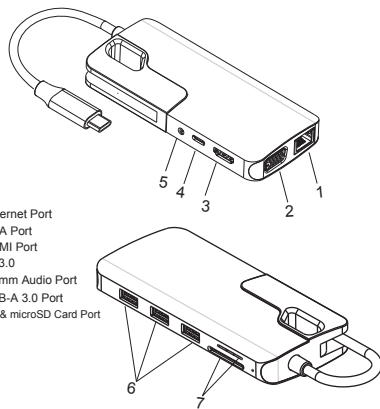

Product Diagram

1. Ethernet Port
2. VGA Port
3. HDMI Port
4. PD3.0
5. 3.5mm Audio Port
6. USB-A 3.0 Port
7. SD & microSD Card Port

Features

1. **1. Max Ethernet Speed:** 1000Mbps.
2. **2. VGA:** 1080P@60HZ, downward compatible with , 1080I , 720P.
3. **3. HDMI:** 4Kx2K 60HZ(3840x2160), downward compatible.
4. **4. USB-C Female Charging Port:** PD3.0; Support 100W power in; Power out (charging) is limited to 87-96W for safety.
5. **5. 3.5mm Analog Audio Output**
6. **6. USB-A 3.0:** Transmission speed 5Gbps, downward compatible with USB2.0; power supply up to 4.5W Max.
7. **7. SD/TF Card Reader:** Read: 20-40MB/s; Write: 10-30MB/s; Data transfer rates are subject to the speed of the memory card itself and your computer's USB port.

Support SST
Foldable Design
Comply with USB-C interface specification
Built in conversion chip, plug and play

Storage Conditions

Ambient Working Temperature: 0°C-70°C (32°F- 158°F)
Storage Temperature: -30°C-120°C (-22°F- 248°F)
Ambient Humidity: 20% - 80% RH
Storage Humidity: 20% - 90% RH