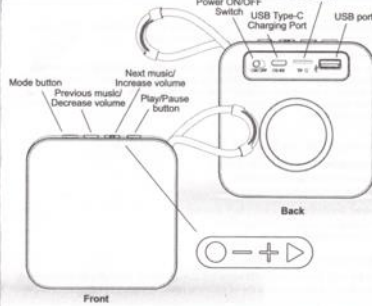

Package Contents

Technical specification

Driver Diameter: 52 mm	Bluetooth Range: 10 Metres
Power Supply: Li-Ion Battery 3.7V 1200 mAh	Bluetooth Version: 5.3
	Charging Method: USB Charging
	USB Type-C Charging Cable Included
	USB Type-C Charging Cable Rating 5V/1A Max

Pair Wireless speaker with your mobile device

Reconnect Wireless speaker to your mobile device

Charging your Wireless speaker

NOTE:

Functions

Play/Pause button

Short press to play or pause music.

Mode button

FM Mode

Note:

Next music/Increase volume (+ Button)

Previous music/Decrease volume (- Button)

USB/microSD (TF) card reading

Charging port

Answering phone calls

FAQ

Safety instructions

Notice for Use: