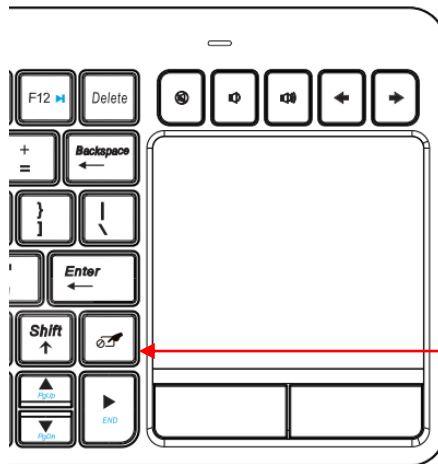

NEXTECH

Wireless All-In-One Keyboard and Touchpad

XC5137 User Manual

LED Indicator

LOCK key

**Disable/activate the touchpad
and left/right buttons**

1. Overview

1. Up to 10m 2.4G wireless rang
2. Built-in high resolution touchpad & left/right buttons
3. 5 Separate hot keys; 12 shortcuts
4. nano USB Receiver
5. 2 AAA Battery

2. Package contents

1. Wireless Touchpad Keyboard
2. Nano USB Receiver
3. 2 AAA Battery
4. Quick Guide

3. Specifications

Interface: USB2.0

Dimensions: Keyboard: 327.6x 123.8 x 16.3 mm

Transmission Distance: Up to 10 meters (depend on user environment)