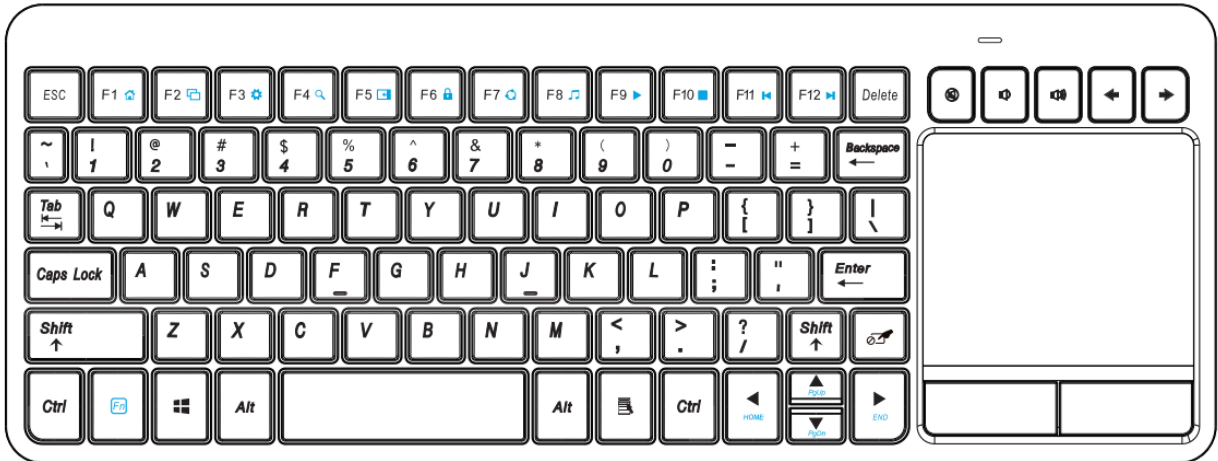

NEXTECH

Wireless All-In-One Keyboard and Touchpad

XC5137 User Manual

LED Indicator

LOCK key

**Disable/activate the touchpad
and left/right buttons**

1. Overview

1. Up to 10m 2.4G wireless rang
2. Built-in high resolution touchpad & left/right buttons
3. 5 Separate hot keys; 12 shortcuts
4. nano USB Receiver
5. 2 AAA Battery

2. Package contents

1. Wireless Touchpad Keyboard
2. Nano USB Receiver
3. 2 AAA Battery
4. Quick Guide

3. Specifications

Interface: USB2.0

Dimensions: Keyboard: 327.6x 123.8 x 16.3 mm

Transmission Distance: Up to 10 meters (depend on user environment)

NOTE

1. When you insert the dongle into the PC/TV, the device will automatically connect with PC/TV.
2. When you power on the keyboard, the LED indicator flashes once in red.
3. The LED indicator flashes in red every 5s when the battery is low power. Please replace with new batteries.

2). Media Keys

Hot Key	Function
	Mute
	Volume Down
	Volume Up

Hot Key	Function
	Back
	Forward

3). Gesture Functionality Support

Finger Gesture	Finger Action	Mouse Function
	Single-finger slide	Mouse cursor manipulation
	Single tap	Click at cursor location
	Two-finger slide vertically	Vertical scroll (mouse wheel)
	Pinch on the touchpad with two fingers for zooming. Pinch open to zoom in or pinch close to zoom out.	