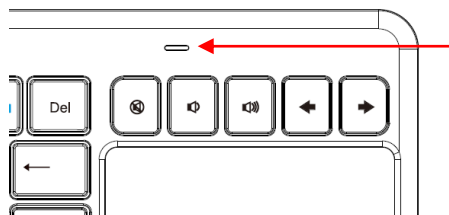

NEXTECH

Wireless All-In-One Keyboard and Touchpad

XC5137 User Manual

LED Indicator

LOCK key

**Disable/activate the touchpad
and left/right buttons**

1. Overview

1. Up to 10m 2.4G wireless rang
2. Built-in high resolution touchpad & left/right buttons
3. 5 Separate hot keys; 12 shortcuts
4. nano USB Receiver
5. 2 AAA Battery

2. Package contents

1. Wireless Touchpad Keyboard
2. Nano USB Receiver
3. 2 AAA Battery
4. Quick Guide

3. Specifications

Interface: USB2.0

Dimensions: Keyboard: 327.6x 123.8 x 16.3 mm

Transmission Distance: Up to 10 meters (depend on user environment)