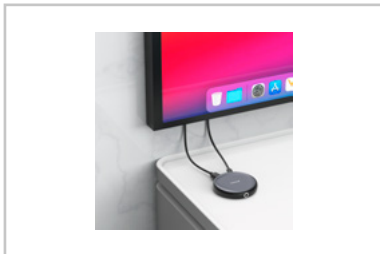

Receiver Lifestyle