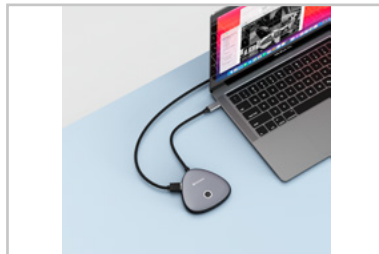

# Share My Screen 4K

USB-C Wireless Display Adapter with Hub  
WDA-02

 **Verbatim**<sup>™</sup>  
Technology you can trust

Receiver Front Angled

Receiver Back Angled

Transmitter Front Angled

Transmitter Back Angled

TX-RX Back Angled

TX-RX Ports

Receiver Lifestyle

Transmitter Lifestyle

TX-RX Lifestyle