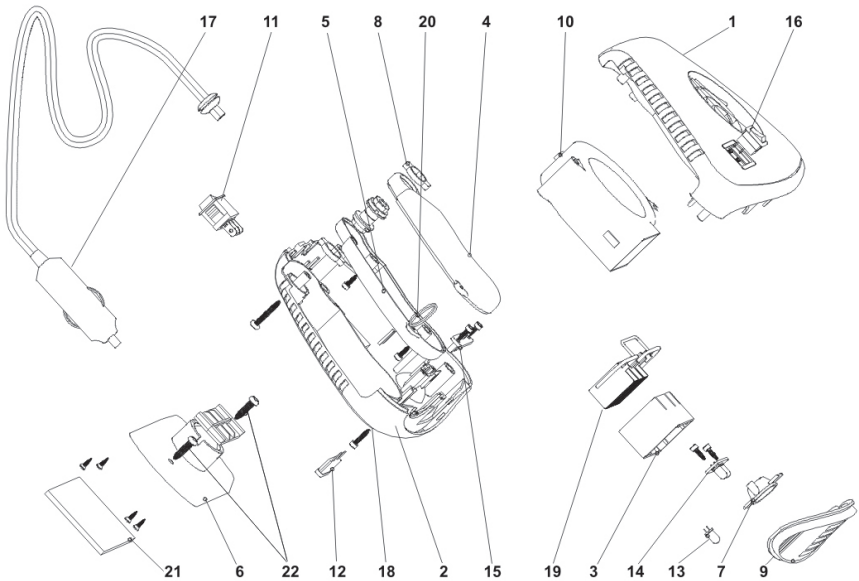

OPERATING INSTRUCTIONS:

NOTICE: To prevent blowing a fusible link on the receptacle, only use with 15 amp rated cigarette lighter socket.

1. Place the Power Switch (11) and the LED Switch (16) in the O (Off) position. Plug in the Cigarette Plug (17) into the vehicle's cigarette lighter socket.
2. The Heater can be removed from the Mounting Base (6).
By holding the Handle (4/5) the Heater can be moved around as needed.
3. The LED Switch (16) turns the Light or Torch On/Off.
4. To select either the fan only or heater and fan option, press the Power Switch (11) to the setting as marked. Toggle Power Switch to the centre position to turn off these functions.

WARNING: Do not operate longer than 15 minutes at a time, allow heater to cool completely after use.

5. Unplug the Heater before leaving the vehicle.

OVERVIEW:

Part	Description	Qty.
1	Upper Housing	1
2	Lower Housing	1
3	PTC Holder	1
4	Upper Handle	1
5	Lower Handle	1
6	Mounting Base	1
7	LED Reflector	1
8	LED lens	1
9	Air Vent Window	1
10	Fan Assembly	1
11	Power Switch	1

Part	Description	Qty.
12	Fuse 15A	1
13	Red LED	1
14	White LED	1
15	PCB	1
16	LED Switch	1
17	Cigarette Lighter Plug	1
18	Fuse Holder	1
19	PTC	1
20	Key Ring	1
21	Adhesive Strip (2 Sided)	1
22	Mounting Screw	2