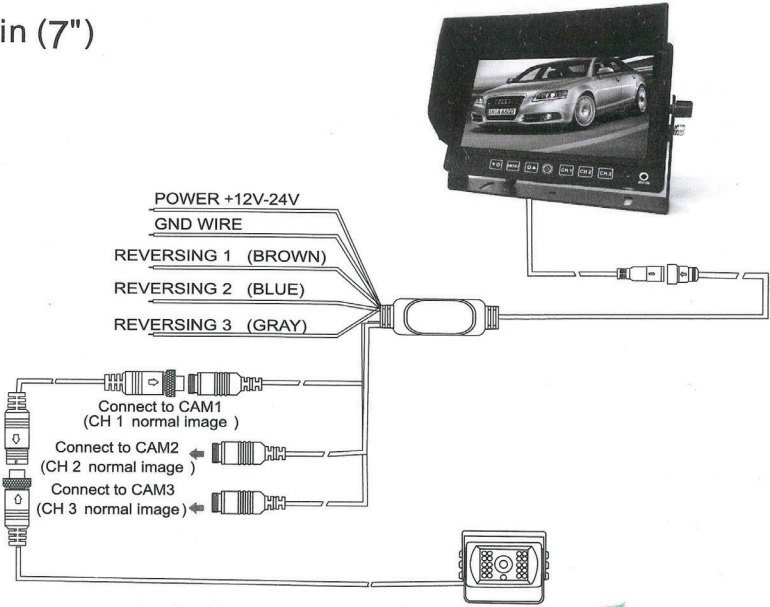

CAMERA:

- QC3536:
12V Infrared Reversing Camera with Mounting Bracket
- CCD, 120° Viewing Angle
- High Resolution Camera

MONITOR SPECIFICATIONS:

Display:	7"
Aspect Ratio:	16:9
Luminance:	300cd/m ²
Resolution:	800 x 480 RGB
Audio & Video:	3 ways video input, 2 ways audio input, 1 AV input from the front panel
System:	PAL/NTSC (Automatic)
Voltage:	12-24V DC
Language:	English, Chinese
OSD Menu:	Display menu, Brightness, Colour and Contrast adjustments
Built-in Speaker:	Yes
Bracket Accessories:	U type bracket
Sunshade:	Included and removable

CAMERA SPECIFICATIONS:

Sensor:	SHARP 1/4 CCD
Resolution:	420 TV Line
Illumination:	0.5Lux IR night vision
Viewing Angle:	120°
Images:	Mirror & Original image
System:	PAL/NTSC
Waterproof Class:	IP68, Aluminium alloy shell
Anti-shock Class:	4G
Power Supply:	12V-24V DC
Maximum Current:	<250mA
Connector:	4 pin/RCA
Working Temperature:	-30°C to 70°C
Dimensions:	86.5(W) x 77(H) x 75(D)mm

CONNECTION:

4 pin (7")

MONITOR STANDARD INSTALLATION:

1. Remove the screws from the side. Place the U-bracket where desired and lock with screws as shown in the pictures.

2. Place the monitor onto the U-bracket and tighten with screws.

3. Once the installation is completed, the monitor can be tilted 30° up or down.

BOX CONTENTS:

<p>Power cable*1</p> 	<p>4pin with adaptor leads *1</p> 
<p>AV-IN Cable*1</p> 	<p>Sun shade *1</p> 
<p>Bracket Accessories*1</p> 	<p>Hexagon wrench *1</p> 