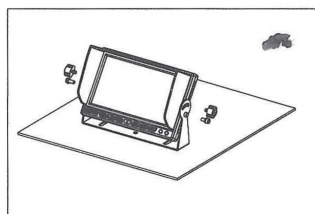

CAMERA:

- QC3536:
12V Infrared Reversing Camera with Mounting Bracket
- CCD, 120° Viewing Angle
- High Resolution Camera

MONITOR SPECIFICATIONS:

Display:	7"
Aspect Ratio:	16:9
Luminance:	300cd/m ²
Resolution:	800 x 480 RGB
Audio & Video:	3 ways video input, 2 ways audio input, 1 AV input from the front panel
System:	PAL/NTSC (Automatic)
Voltage:	12-24V DC
Language:	English, Chinese
OSD Menu:	Display menu, Brightness, Colour and Contrast adjustments
Built-in Speaker:	Yes
Bracket Accessories:	U type bracket
Sunshade:	Included and removable

CAMERA SPECIFICATIONS:

Sensor:	SHARP 1/4 CCD
Resolution:	420 TV Line
Illumination:	0.5Lux IR night vision
Viewing Angle:	120°
Images:	Mirror & Original image
System:	PAL/NTSC
Waterproof Class:	IP68, Aluminium alloy shell
Anti-shock Class:	4G
Power Supply:	12V-24V DC
Maximum Current:	<250mA
Connector:	4 pin/RCA
Working Temperature:	-30°C to 70°C
Dimensions:	86.5(W) x 77(H) x 75(D)mm

CONNECTION:

4 pin (7")

MONITOR STANDARD INSTALLATION:

1. Remove the screws from the side. Place the U-bracket where desired and lock with screws as shown in the pictures.

2. Place the monitor onto the U-bracket and tighten with screws.

3. Once the installation is completed, the monitor can be tilted 30° up or down.

BOX CONTENTS:

<p>Power cable*1</p> 	<p>4pin with adaptor leads *1</p> 
<p>AV-IN Cable*1</p> 	<p>Sun shade *1</p> 
<p>Bracket Accessories*1</p> 	<p>Hexagon wrench *1</p> 