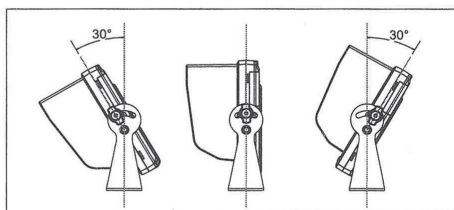

CAMERA:

- QC3536:
12V Infrared Reversing Camera with Mounting Bracket
- CCD, 120° Viewing Angle
- High Resolution Camera

MONITOR SPECIFICATIONS:

Display:	7"
Aspect Ratio:	16:9
Luminance:	300cd/m ²
Resolution:	800 x 480 RGB
Audio & Video:	3 ways video input, 2 ways audio input, 1 AV input from the front panel
System:	PAL/NTSC (Automatic)
Voltage:	12-24V DC
Language:	English, Chinese
OSD Menu:	Display menu, Brightness, Colour and Contrast adjustments
Built-in Speaker:	Yes
Bracket Accessories:	U type bracket
Sunshade:	Included and removable

CAMERA SPECIFICATIONS:

Sensor:	SHARP 1/4 CCD
Resolution:	420 TV Line
Illumination:	0.5Lux IR night vision
Viewing Angle:	120°
Images:	Mirror & Original image
System:	PAL/NTSC
Waterproof Class:	IP68, Aluminium alloy shell
Anti-shock Class:	4G
Power Supply:	12V-24V DC
Maximum Current:	<250mA
Connector:	4 pin/RCA
Working Temperature:	-30°C to 70°C
Dimensions:	86.5(W) x 77(H) x 75(D)mm

CONNECTION:

4 pin (7")

MONITOR STANDARD INSTALLATION:

1. Remove the screws from the side. Place the U-bracket where desired and lock with screws as shown in the pictures.

2. Place the monitor onto the U-bracket and tighten with screws.

3. Once the installation is completed, the monitor can be tilted 30° up or down.

BOX CONTENTS:

<p>Power cable*1</p> 	<p>4pin with adaptor leads *1</p> 
<p>AV-IN Cable*1</p> 	<p>Sun shade *1</p> 
<p>Bracket Accessories*1</p> 	<p>Hexagon wrench *1</p> 