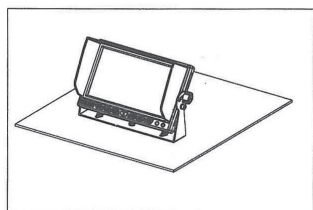

CAMERA SPECIFICATIONS:

Sensor:	SHARP 1/4 CCD
Resolution:	420 TV Line
Illumination:	0.5Lux IR night vision
Viewing Angle:	120°
Images:	Mirror & Original image
System:	PAL/NTSC
Waterproof Class:	IP68, Aluminium alloy shell
Anti-shock Class:	4G
Power Supply:	12V-24V DC
Maximum Current:	<250mA
Connector:	4 pin/RCA
Working Temperature:	-30°C to 70°C
Dimensions:	86.5(W) x 77(H) x 75(D)mm

CONNECTION:

4 pin (7")

MONITOR STANDARD INSTALLATION:

1. Remove the screws from the side. Place the U-bracket where desired and lock with screws as shown in the pictures.

2. Place the monitor onto the U-bracket and tighten with screws.

3. Once the installation is completed, the monitor can be tilted 30° up or down.

BOX CONTENTS:

<p>Power cable*1</p> 	<p>4pin with adaptor leads *1</p> 
<p>AV-IN Cable*1</p> 	<p>Sun shade *1</p> 
<p>Bracket Accessories*1</p> 	<p>Hexagon wrench *1</p> 