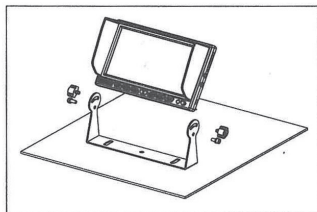

CAMERA:

- QC3536:
12V Infrared Reversing Camera with Mounting Bracket
- CCD, 120° Viewing Angle
- High Resolution Camera

MONITOR SPECIFICATIONS:

Display:	7"
Aspect Ratio:	16:9
Luminance:	300cd/m ²
Resolution:	800 x 480 RGB
Audio & Video:	3 ways video input, 2 ways audio input, 1 AV input from the front panel
System:	PAL/NTSC (Automatic)
Voltage:	12-24V DC
Language:	English, Chinese
OSD Menu:	Display menu, Brightness, Colour and Contrast adjustments
Built-in Speaker:	Yes
Bracket Accessories:	U type bracket
Sunshade:	Included and removable

CAMERA SPECIFICATIONS:

Sensor:	SHARP 1/4 CCD
Resolution:	420 TV Line
Illumination:	0.5Lux IR night vision
Viewing Angle:	120°
Images:	Mirror & Original image
System:	PAL/NTSC
Waterproof Class:	IP68, Aluminium alloy shell
Anti-shock Class:	4G
Power Supply:	12V-24V DC
Maximum Current:	<250mA
Connector:	4 pin/RCA
Working Temperature:	-30°C to 70°C
Dimensions:	86.5(W) x 77(H) x 75(D)mm

CONNECTION:

4 pin (7")

MONITOR STANDARD INSTALLATION:

1. Remove the screws from the side. Place the U-bracket where desired and lock with screws as shown in the pictures.

2. Place the monitor onto the U-bracket and tighten with screws.

3. Once the installation is completed, the monitor can be tilted 30° up or down.

BOX CONTENTS:

<p>Power cable*1</p> 	<p>4pin with adaptor leads *1</p> 
<p>AV-IN Cable*1</p> 	<p>Sun shade *1</p> 
<p>Bracket Accessories*1</p> 	<p>Hexagon wrench *1</p> 