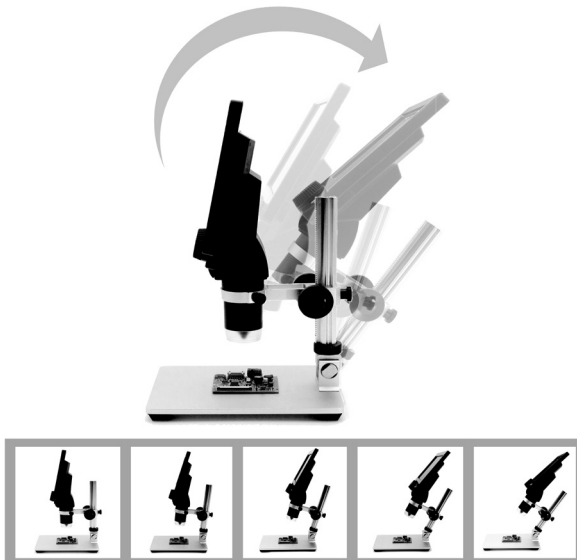

protech

Digital Microscope with 7" Display

HOBBYIST

User Manual

QC3185

MAIN PARAMETERS:

- Pixel: HD 12 megapixels
- Display screen: 7" HD LCD Display
- Magnification: 1-1200X continuous amplification system
- Distance between object: 10 mm to infinity (different distances correspond to different multiples)
- Plug-in or built-in ultra-lithium battery.

SIGNIFICANT IMPROVEMENTS:

Advantage 1

Vertical microscopes have an important drawback because they are used in many applications such as solder on PCB, model designation of some tiny chips, and metals and it is easy to lose sight of the details of the objects due to reflection.

Our product specifically addresses this issue. It is an angle-adjustable digital microscope that solves the problem of high reflection. It's a great experience in the electronics maintenance industry, and it's important to note that. This machine has a longer range than the others because it has certain amount of room to operate. It is very convenient to use tweezers, electric soldering iron and others under your microscope.