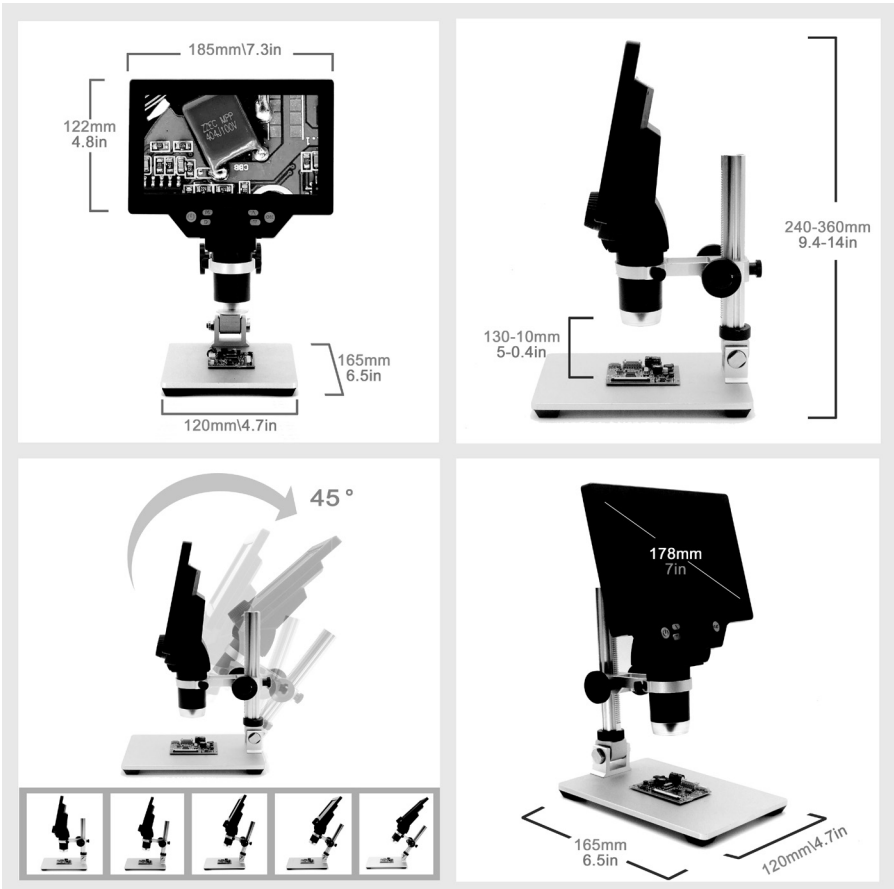

SPECIFICATIONS:

- Power Supply: DC Interface (micro USB)
- Flash Card Socket (microSD): Support 1-128GB, Class 10+ Speed
- Light Brightness Regulator
- RESET Key: System restore (If the machine is inoperable, press this key in the hole with a needle-like sharp object to restart the machine)
- Highlight 8 LED lamps with a continuous service life of up to 100,000 hours.