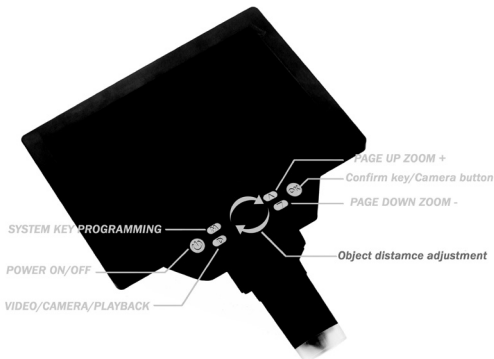

Advantage 2

Most other microscopes are two-gear magnification, either too large or too small. There will always be visual regret.

This digital microscope with continuous zoom, and it has a wide range of viewing options compared to other microscopes, ranging from 1 to 1200 times magnification, and always finding a suitable multiple for you.

Power Press two seconds to turn on/off

Function Setting

Screen saver: Off / 30 secs / 1 min / 2 min (optional)

Automatic shutdown: Off / 3 mins / 5 mins / 10 mins

Hz Light Source: 50Hz / 60Hz

Language Options: 16 Languages

Date Adjustment: Year, Month, Day / Hour, Minute, Second

Format: Yes / No

Default: Yes / No

Version No: H69G-V1.0-20190824

Mode Switch between Camera Mode / Playback Mode

Up

Down

OK