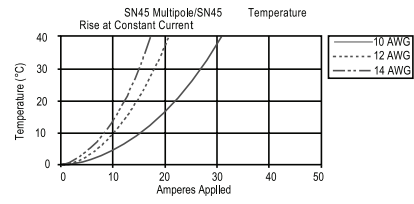

SN15 to SN45 Housing/SN15-SN45

Part Number	Housing Color
SN1327	Red
SN1327G6	Black

DIMENSIONS ARE: [INCH] MM

Temperature rise charts

Distributed by:
Electus Distribution Pty Ltd
46 Eastern Creek Dr,
Eastern Creek NSW 2766 Australia
1300 738 555 | electusdistribution.com.au