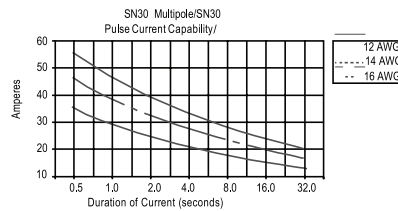

SN15 to SN45 Housing/SN15-SN45

Part Number	Housing Color
SN1327	Red
SN1327G6	Black

DIMENSIONS ARE: [INCH] MM

Temperature rise charts

Distributed by:
Electus Distribution Pty Ltd
46 Eastern Creek Dr,
Eastern Creek NSW 2766 Australia
1300 738 555 | electusdistribution.com.au