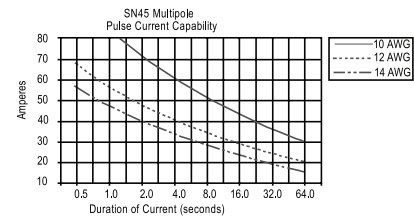

SN15 to SN45 Housing/SN15-SN45

Part Number	Housing Color
SN1327	Red
SN1327G6	Black

DIMENSIONS ARE: [INCH] MM

Temperature rise charts

Distributed by:
Electus Distribution Pty Ltd
46 Eastern Creek Dr,
Eastern Creek NSW 2766 Australia
1300 738 555 | electusdistribution.com.au