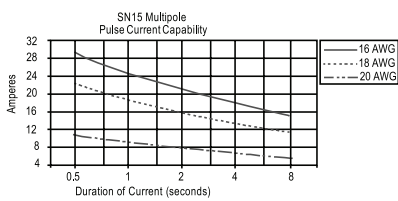

SN15 to SN45 Housing/SN15-SN45

Part Number	Housing Color
SN1327	Red
SN1327G6	Black

DIMENSIONS ARE: [INCH] MM

Temperature rise charts

Distributed by:
Electus Distribution Pty Ltd
46 Eastern Creek Dr,
Eastern Creek NSW 2766 Australia
1300 738 555 | electusdistribution.com.au