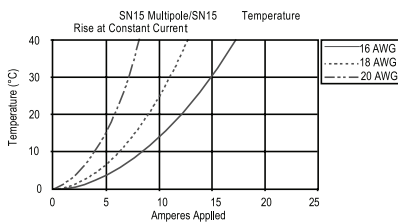

SN15 to SN45 Housing/SN15-SN45

Part Number	Housing Color
SN1327	Red
SN1327G6	Black

DIMENSIONS ARE: [INCH] MM

Temperature rise charts

Distributed by:
Electus Distribution Pty Ltd
46 Eastern Creek Dr,
Eastern Creek NSW 2766 Australia
1300 738 555 | electusdistribution.com.au