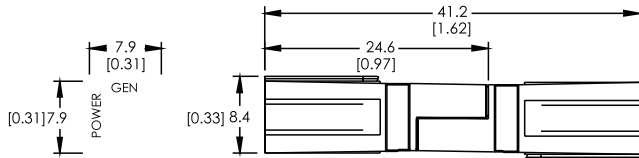

SN15 to SN45 Housing/SN15-SN45

Part Number	Housing Color
SN1327	Red
SN1327G6	Black

DIMENSIONS ARE: [INCH] MM

Temperature rise charts

Distributed by:
Electus Distribution Pty Ltd
46 Eastern Creek Dr,
Eastern Creek NSW 2766 Australia
1300 738 555 | electusdistribution.com.au