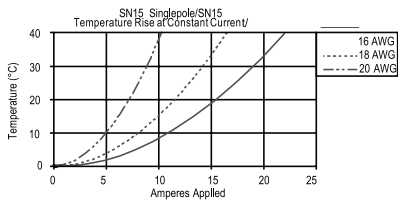

SN15 to SN45 Housing/SN15-SN45

Part Number	Housing Color
SN1327	Red
SN1327G6	Black

DIMENSIONS ARE: [INCH] MM

Temperature rise charts

Distributed by:
Electus Distribution Pty Ltd
46 Eastern Creek Dr,
Eastern Creek NSW 2766 Australia
1300 738 555 | electusdistribution.com.au