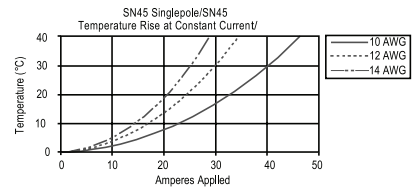

SN15 to SN45 Housing/SN15-SN45

Part Number	Housing Color
SN1327	Red
SN1327G6	Black

DIMENSIONS ARE: [INCH] MM

Temperature rise charts

Distributed by:
Electus Distribution Pty Ltd
46 Eastern Creek Dr,
Eastern Creek NSW 2766 Australia
1300 738 555 | electusdistribution.com.au