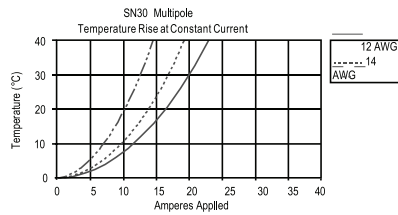

SN15 to SN45 Housing/SN15-SN45

Part Number	Housing Color
SN1327	Red
SN1327G6	Black

DIMENSIONS ARE: [INCH] MM

Temperature rise charts

Distributed by:
Electus Distribution Pty Ltd
46 Eastern Creek Dr,
Eastern Creek NSW 2766 Australia
1300 738 555 | electusdistribution.com.au