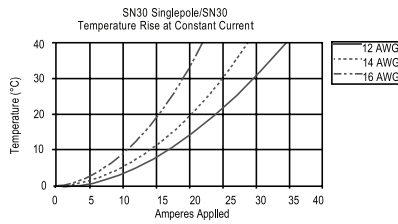

SN15 to SN45 Housing/SN15-SN45

Part Number	Housing Color
SN1327	Red
SN1327G6	Black

DIMENSIONS ARE: [INCH] MM

Temperature rise charts

Distributed by:
Electus Distribution Pty Ltd
46 Eastern Creek Dr,
Eastern Creek NSW 2766 Australia
1300 738 555 | electusdistribution.com.au