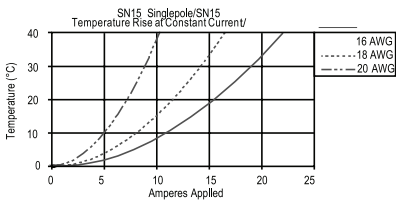

Temperature rise charts

Distributed by:
Electus Distribution Pty Ltd
46 Eastern Creek Dr,
Eastern Creek NSW 2766 Australia
1300 738 555 | electusdistribution.com.au

Made in China