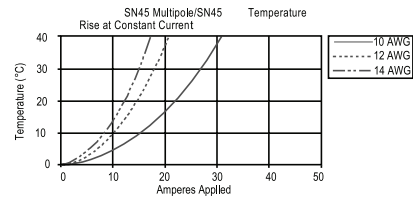

Temperature rise charts

Distributed by:
Electus Distribution Pty Ltd
46 Eastern Creek Dr,
Eastern Creek NSW 2766 Australia
1300 738 555 | electusdistribution.com.au

Made in China