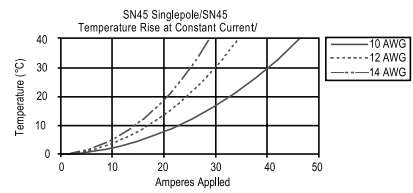

Temperature rise charts

Distributed by:
Electus Distribution Pty Ltd
46 Eastern Creek Dr,
Eastern Creek NSW 2766 Australia
1300 738 555 | electusdistribution.com.au

Made in China