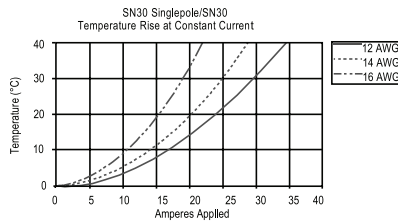

Temperature rise charts

Distributed by:
Electus Distribution Pty Ltd
46 Eastern Creek Dr,
Eastern Creek NSW 2766 Australia
1300 738 555 | electusdistribution.com.au

Made in China