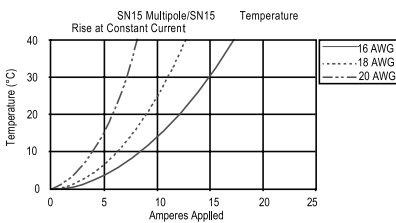

Temperature rise charts

Distributed by:
Electus Distribution Pty Ltd
46 Eastern Creek Dr,
Eastern Creek NSW 2766 Australia
1300 738 555 | electusdistribution.com.au

Made in China