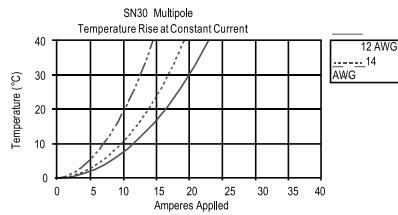

Temperature rise charts

Distributed by:
Electus Distribution Pty Ltd
46 Eastern Creek Dr,
Eastern Creek NSW 2766 Australia
1300 738 555 | electusdistribution.com.au

Made in China