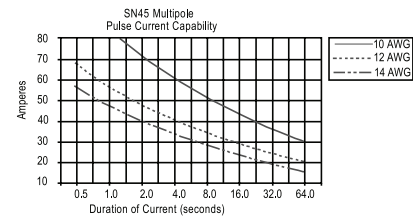

Temperature rise charts

Distributed by:
Electus Distribution Pty Ltd
46 Eastern Creek Dr,
Eastern Creek NSW 2766 Australia
1300 738 555 | electusdistribution.com.au

Made in China