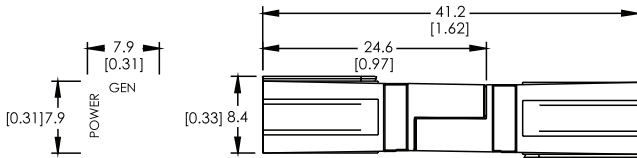

## SN15 to SN45 Housing/SN15-SN45

Part Number	Housing Color
SN1327	Red
SN1327G6	Black

DIMENSIONS ARE IN INCH MM