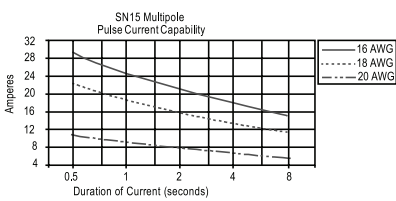

Temperature rise charts

Distributed by:
Electus Distribution Pty Ltd
46 Eastern Creek Dr,
Eastern Creek NSW 2766 Australia
1300 738 555 | electusdistribution.com.au

Made in China