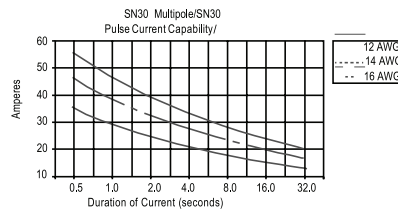

Temperature rise charts

Distributed by:
Electus Distribution Pty Ltd
46 Eastern Creek Dr,
Eastern Creek NSW 2766 Australia
1300 738 555 | electusdistribution.com.au

Made in China