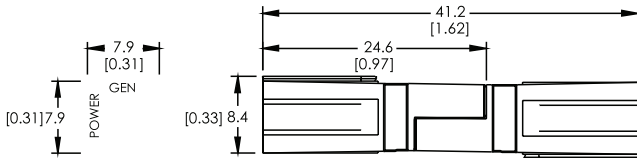

SN15 to SN45 Housing/SN15-SN45

Part Number	Housing Color
SN1327	Red
SN1327G6	Black

DIMENSIONS ARE IN INCH MM

Temperature rise charts

Distributed by:
Electus Distribution Pty Ltd
46 Eastern Creek Dr,
Eastern Creek NSW 2766 Australia
1300 738 555 | electusdistribution.com.au