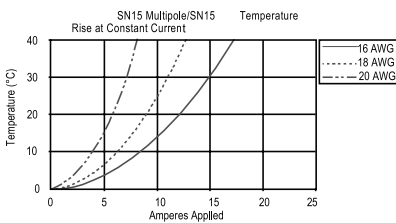

SN15 to SN45 Housing/SN15-SN45

Part Number	Housing Color
SN1327	Red
SN1327G6	Black

DIMENSIONS ARE IN INCH MM

Temperature rise charts

Distributed by:
Electus Distribution Pty Ltd
46 Eastern Creek Dr,
Eastern Creek NSW 2766 Australia
1300 738 555 | electusdistribution.com.au