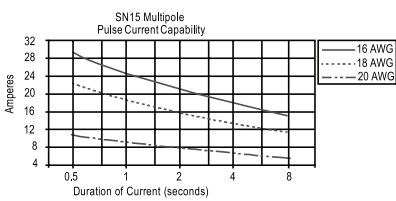

SN15 to SN45 Housing/SN15-SN45

Part Number	Housing Color
SN1327	Red
SN1327G6	Black

DIMENSIONS ARE IN INCH MM

Temperature rise charts

Distributed by:
Electus Distribution Pty Ltd
46 Eastern Creek Dr,
Eastern Creek NSW 2766 Australia
1300 738 555 | electusdistribution.com.au