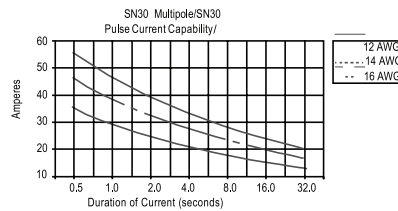

SN15 to SN45 Housing/SN15-SN45

Part Number	Housing Color
SN1327	Red
SN1327G6	Black

DIMENSIONS ARE IN INCH MM

Temperature rise charts

Distributed by:
Electus Distribution Pty Ltd
46 Eastern Creek Dr,
Eastern Creek NSW 2766 Australia
1300 738 555 | electusdistribution.com.au