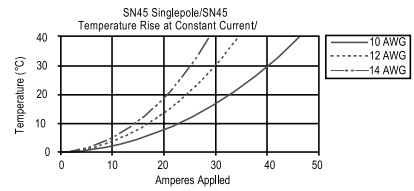

SN15 to SN45 Housing/SN15-SN45

Part Number	Housing Color
SN1327	Red
SN1327G6	Black

DIMENSIONS ARE IN INCH MM

Temperature rise charts

Distributed by:
Electus Distribution Pty Ltd
46 Eastern Creek Dr,
Eastern Creek NSW 2766 Australia
1300 738 555 | electusdistribution.com.au