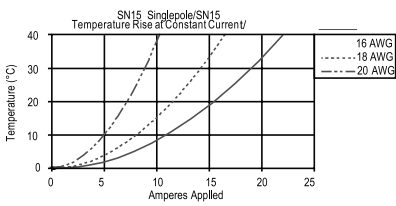

SN15 to SN45 Housing/SN15-SN45

Part Number	Housing Color
SN1327	Red
SN1327G6	Black

DIMENSIONS ARE IN INCH MM

Temperature rise charts

Distributed by:
Electus Distribution Pty Ltd
46 Eastern Creek Dr,
Eastern Creek NSW 2766 Australia
1300 738 555 | electusdistribution.com.au