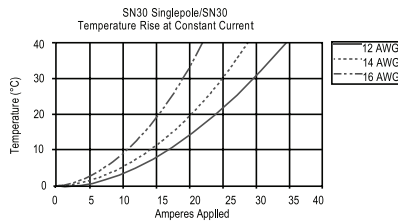

SN15 to SN45 Housing/SN15-SN45

Part Number	Housing Color
SN1327	Red
SN1327G6	Black

DIMENSIONS ARE IN INCH MM

Temperature rise charts

Distributed by:
Electus Distribution Pty Ltd
46 Eastern Creek Dr,
Eastern Creek NSW 2766 Australia
1300 738 555 | electusdistribution.com.au