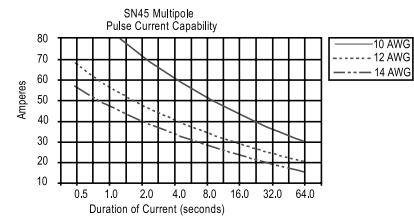

SN15 to SN45 Housing/SN15-SN45

Part Number	Housing Color
SN1327	Red
SN1327G6	Black

DIMENSIONS ARE IN INCH MM

Temperature rise charts

Distributed by:
Electus Distribution Pty Ltd
46 Eastern Creek Dr,
Eastern Creek NSW 2766 Australia
1300 738 555 | electusdistribution.com.au