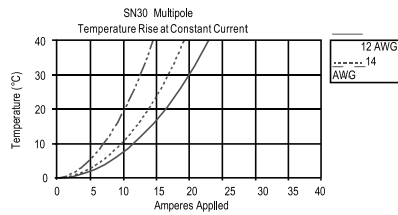

SN15 to SN45 Housing/SN15-SN45

Part Number	Housing Color
SN1327	Red
SN1327G6	Black

DIMENSIONS ARE IN INCH MM

Temperature rise charts

Distributed by:
Electus Distribution Pty Ltd
46 Eastern Creek Dr,
Eastern Creek NSW 2766 Australia
1300 738 555 | electusdistribution.com.au