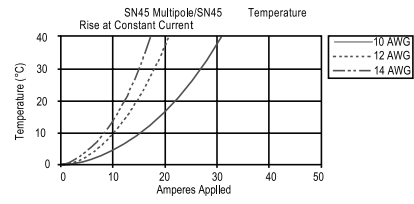

SN15 to SN45 Housing/SN15-SN45

Part Number	Housing Color
SN1327	Red
SN1327G6	Black

DIMENSIONS ARE IN INCH MM

Temperature rise charts

Distributed by:
Electus Distribution Pty Ltd
46 Eastern Creek Dr,
Eastern Creek NSW 2766 Australia
1300 738 555 | electusdistribution.com.au