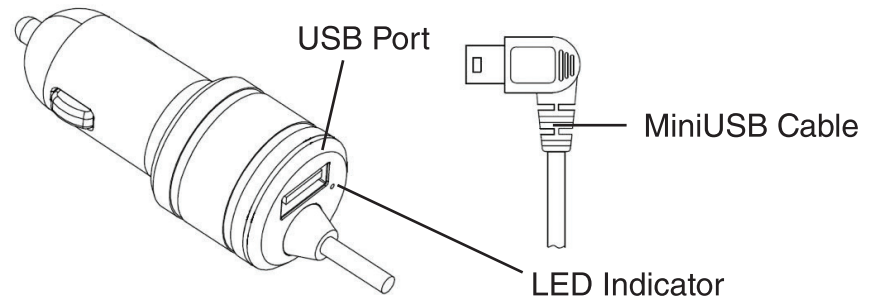

Specifications:

Input Voltage: 12 ~ 24V

Output:

USB-A Socket: 2.4A

Power Cord: 1.2A

Connector: Mini-USB

Weight: 85g

Cable Length: 3m