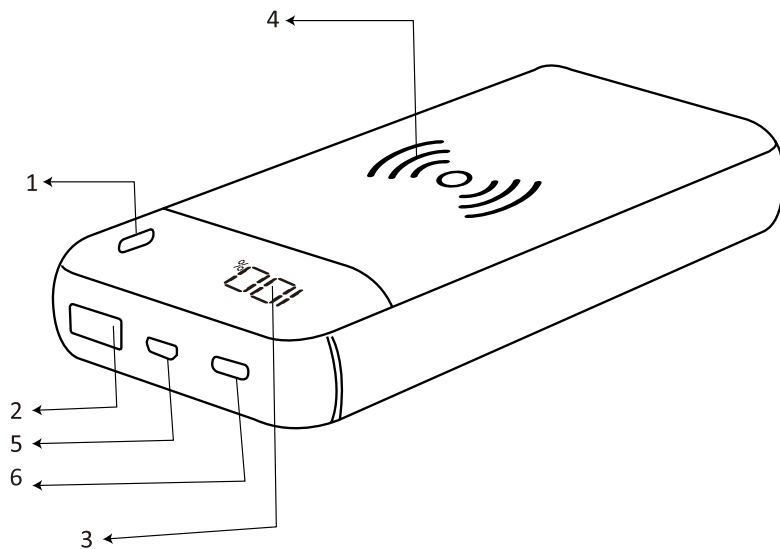

POWERTECH

Wireless Power Bank

MB3822

User Manual

Specifications:

Material	ABS
Capacity	20000mAh
Input	Micro USB (5V/3A, 9V/2A), USB C (5V/3A, 9V/2A)
Output	USB C (PD 18W 5V/3A, 9V/2A, 12V/1.5A) USB A (QC 3.0 5V/3A, 9V/2A, 12V/1.5A) Wireless (5W/7.5W/10W)

Features:

- 1.Enough capacity to recharge your USB or wirelessly charged devices many times over.
- 2.Features a Type A and Type-C USB port with Quick Charge technology to fast charge compatible devices.
- 3.Integrated Qi fast charger.
- 4.Remaining battery capacity is shown on the LED display as a percentage.
- 5.High capacity 20000 mAh lithium polymer battery.

Product details:

1. Power Button:
2. OUT (USB A)
3. LCD display

4. Wireless charging area
5. Micro USB Input
6. USB C

Package Accessories:

- Power Bank * 1
- Charging cable * 1
- User Manual * 1

Wireless charging mode:

1. Place your phone on the wireless charging area, make sure the phone is properly aligned.
2. Press the button to wake up power bank, when the phone is being charged, the screen will light up automatically to show the charging percentage.