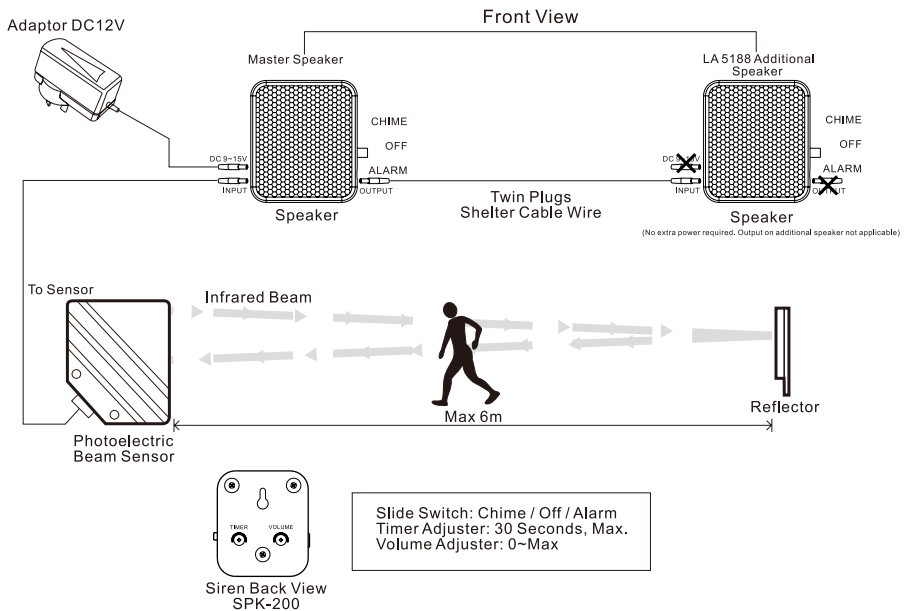

Extension Buzzer

(Suits LA5193)

Model:
LA5188

Please read and save all instructions to ensure safe and effective use of this product.

Instruction Manual

APPLICATIONS

- Garage Door
- Overhead Door
- Entrance
- Super Market, Restaurant, Warehouse

FEATURES

- No extra power required
- Volume Of Speaker: adjustable
- Sounding Time: 3-30 seconds adjustable

CONNECTION DIAGRAM

SPECIFICATIONS

Cable Length:	10M
Ambient Temp:	-20°C - 50°C (-4°F - 122°F)
Response time of buzzer Chime:	1sec
Alarm:	30sec
Volume of Speaker:	0 - Max (adjustable)
Alarm time:	3 to 30 sec Max (adjustable)
Speaker output:	Chime/Off/Alarm (selected by slide switch)
Mounting bracket and screws	Included