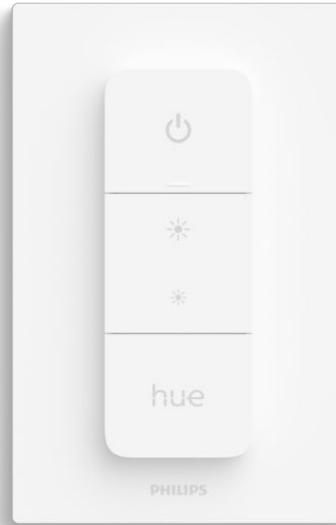

# PHILIPS

Internal Use Only

Dimmer Switch  
(latest model)

Hue

Wireless installation

Battery powered

Easy access to light scenes

Use as a remote control

## Easy smart lighting

Dim or brighten the room, toggle light scenes, or get the best light based on the time of day. The Hue dimmer switch attaches to walls or magnetic surfaces, but can also be used as a remote control anywhere in your home.

## Easy, wireless installation

The battery-powered, wireless design of the Hue dimmer switch lets you mount it anywhere with the included adhesive tape. Remove the switch from its wall plate and use it as a remote control or attach it to any magnetic surface.