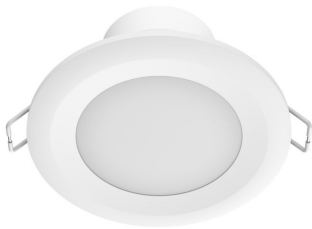

PHILIPS

Downlight

Hue White and color
ambiance

IP 20

LED integrated

Bluetooth control via app

Add Hue bridge to unlock more

8719514344723

Easy smart lighting

Bring color to your home with this 90 mm recessed downlight. With 16 million colors, this light gives your home new personality. Control instantly via Bluetooth in one room or connect to a Hue Bridge to unlock the full suite of features. This downlight offers 800 lumen of bright usable light.