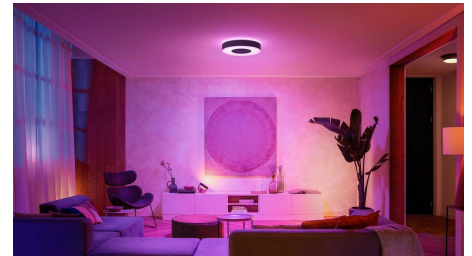

Set the right mood with warm to cool white light

These bulbs and light fixtures offer different shades of warm to cool white light. With complete dimmability from bright to low nightlights, you can tune your lights to the perfect shade and brightness of light for your daily needs.

Get the perfect light recipes for your daily activities

Make your day easier and more pleasant with four preset light recipes handcrafted especially for your daily tasks: Energize, Concentrate, Read, and Relax. The two cool-toned scenes, Energize and Concentrate, help you get going in the morning or keep your focus, while the warmer scenes of Read and Relax help support comfortable reading or calm a busy mind.

Unlock full suite of smart light features with Hue Bridge

Add a Hue Bridge (sold separately) to your smart lights to experience the full suite of Philips Hue features. With a Hue Bridge, you can add up to 50 smart lights to control throughout your home. Create routines to automate your entire smart home lighting setup. Control your lights while away from home or add accessories such as motion sensors and smart switches.

Create a personalized experience with colorful smart light

Use millions of colors of light to transform any room in your home, instantly creating a unique atmosphere. With the touch of a button, you can transform your living room with a pink glow or light your entire home in vibrant colors to turn any night at home into a personalized party.