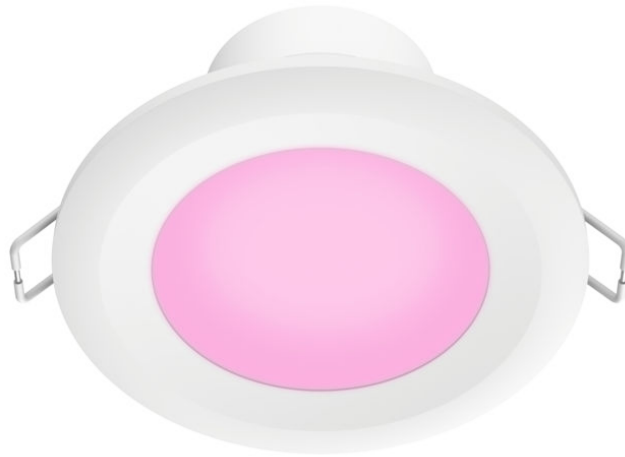

PHILIPS

Downlight

Hue White and color
ambiance

IP 20

LED integrated

Bluetooth control via app

Add Hue bridge to unlock more

8719514344723

Easy smart lighting

Bring color to your home with this 90 mm recessed downlight. With 16 million colors, this light gives your home new personality. Control instantly via Bluetooth in one room or connect to a Hue Bridge to unlock the full suite of features. This downlight offers 800 lumen of bright usable light.

Specifications

Design and finishing

- Color: white
- Material: synthetic & metal

Extra feature/accessory incl.

- 4 light recipes: Yes
- 5 years warranty on the LED module: No
- Adjustable height: No
- Adjustable spot head: No
- Anti rust anti dust: No
- Batteries included: No
- Bi-directional light beams: No
- Candle light effect: No
- Centerpiece: No
- Charger base included: No
- Choose your color: Yes
- Clamp included: No
- click!FIX mounting: No
- Color changing (LED): Yes
- Color changing (PowerLED): Yes
- compatible with all dimmers: No
- Compatible with most dimmers: No
- Day-and-night sensor: No
- Defined light beams: No
- Diffused light effect: Yes
- Dimmable: Yes
- Dimmable with Hue app and switch: Yes
- Dimmable with remote control: Yes
- Dimmer and on/off switch on article: No
- Dimmer on article: No
- Double on/off on article: No
- E26 Socket adapter: No
- Easy bulb swap: No
- FFP - Frustration Free Pack: Yes
- Flexible arm: No
- Fluorescent lamp(s) included: No
- Halogen lamp(s) included: No
- Hue bridge included: No
- Hue Switch: No
- Hue Switch Included: No
- LED integrated: Yes
- LED lamp(s) included: No
- Motion sensor: No
- On/off switch on article: No
- Perfectly suited for ambiance creation: Yes
- Perfectly suited for orientation lighting: No
- Perfectly suited for wall and ceiling installation: Yes
- Photometric data available: Yes
- Pivotal arm(left-right): No
- Pivotal head (left-right): No