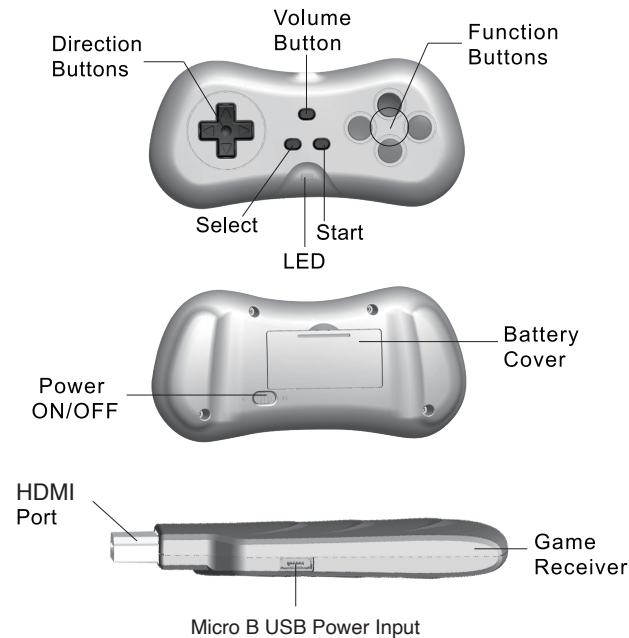

Product Diagram

-2-

Operation

1. Plug the wireless HDMI dongle in to the HDMI port of your TV or monitor.
2. Plug the USB micro B plug of the power cable to the power socket of the wireless HDMI dongle.
3. Plug the opposite end of the USB power cable to the USB port of your TV or a USB mains power adaptor (Not Included).
4. The LED indicator of the wireless HDMI dongle will light up once powered.
5. Remove the battery cover from the wireless controller and install 2 x AAA (Not Included) batteries using the correct polarity.
6. Place the battery cover back over the wireless controller and press the power switch to On, repeat steps 5-6 for the second wireless controller.

Functions

Page Up: Press the right direction button to go to the next page of games.

Page Down: Press the left direction button to go to the previous page of games.

Return Home: Press and hold the START & SELECT buttons for up to 2 seconds.

Standby Mode: The unit will automatically enter standby mode after 7 minutes of no use, press the START button to reconnect the device.

-3-

Troubleshooting

Problem	Solution
The game console won't start.	Check to see that the wireless HDMI dongle is powered correctly, it requires a 5VDC, 500mA USB port so your TV may not support this. Try a USB mains power adaptor of at least 500mA charging.
The game console is frozen.	The controller battery is too low; check and replace the batteries in the controllers. Disconnect and reconnect the USB power cable of the wireless HDMI dongle to restart the device.

Safety

1. Do not open the case of the wireless HDMI dongle or controllers to avoid damage and injury.
2. Keep the wireless HDMI dongle or controllers away from high temperatures as it may cause damage to the battery.
3. Do not expose the wireless HDMI dongle or controllers to water, moisture or liquids to prevent the unit from damage.

-4-

Specifications

Frequency: 2.4GHz
Resolution: Up to 1080i
Play Time: Up to 6 Hours
Battery: 2 x AAA Each Controller (Not Included)
Power: 5VDC, 500mA (Micro B USB)
Dimensions:
88(L) x 34(W) x 10(D)mm (Wireless Dongle)
143(L) x 68(W) x 28(D)mm (Controller)

-5-

Distributed by:
Electus Distribution Pty Ltd
46 Eastern Creek Dr,
Eastern Creek NSW 2766 Australia
Ph 1300 738 555
Int'l +61 2 8832 3200
Fax 1300 738 500

www.electusdistribution.com.au