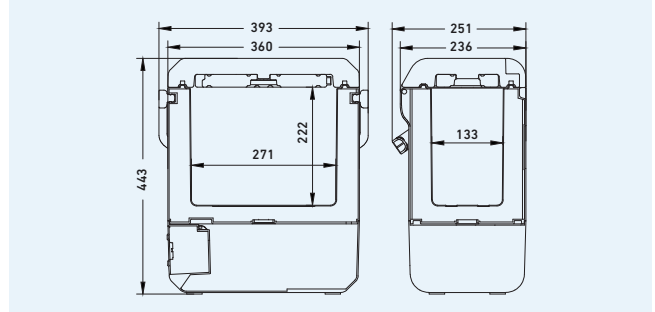

ACCESSORIES

POWER SUPPLIES & CABLES

REMOVABLE
LITHIUM BATTERIES

SOLAR PANEL

**BRASS
MONKEY**

brassmonkey.cool

SPECIFICATIONS

Volume (Litres)	8
Dimensions (L x W x H mm)	393 x 236 x 443
Weight (kg)	7.8
Power Source	12-24V DC, 100-240V AC or optional battery
Cat. No	GH2026

DIMENSIONS

SPECIFICATIONS

Volume (Litres)	18
Dimensions (L x W x H mm)	482 x 308 x 430
Weight (kg)	9.5
Power Source	12-24V DC, 100-240V AC or optional battery
Cat. No	GH2046 (Blue) / GH2048 (Aqua)

DIMENSIONS