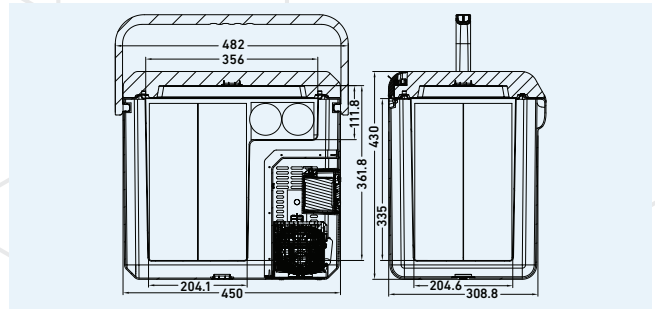

ACCESSORIES

POWER SUPPLIES & CABLES

REMOVABLE
LITHIUM BATTERIES

SOLAR PANEL

**BRASS
MONKEY**

brassmonkey.cool

SPECIFICATIONS

Volume (Litres)	8
Dimensions (L x W x H mm)	393 x 236 x 443
Weight (kg)	7.8
Power Source	12-24V DC, 100-240V AC or optional battery
Cat. No	GH2026

DIMENSIONS

SPECIFICATIONS

Volume (Litres)	18
Dimensions (L x W x H mm)	482 x 308 x 430
Weight (kg)	9.5
Power Source	12-24V DC, 100-240V AC or optional battery
Cat. No	GH2046 (Blue) / GH2048 (Aqua)

DIMENSIONS