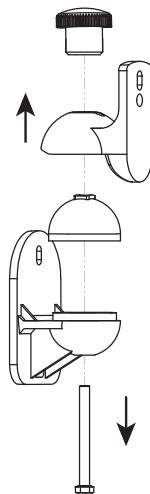

Universal Speaker Brackets

Max.load: 5kg

CW-2803
User Manual

► PARTS INCLUDED

(x2)

	M5x12 (x2)
	M6x12 (x2)
	M5x45 (x4)
	Ø8x40 (x4)

Distributed by:
TechBrands by Electus Distribution Pty.Ltd.
NSW 2116 Australia
Ph: 1300 738 555
Int'l: +61 2 8832 3200
Fax: 1300 738 500
www.techbrands.com

► INSTALLATION

①

②

③

④

NOTE:
Make sure the sawteeth
are anastomotic

⑤