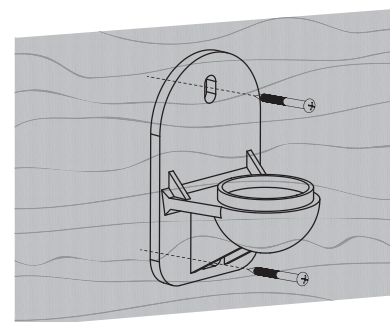

Universal Speaker Brackets

Max.load: 5kg

CW-2803
User Manual

► PARTS INCLUDED

(x2)

	M5x12 (x2)
	M6x12 (x2)
	M5x45 (x4)
	Ø8x40 (x4)

Distributed by:
TechBrands by Electus Distribution Pty.Ltd.
NSW 2116 Australia
Ph: 1300 738 555
Int'l: +61 2 8832 3200
Fax: 1300 738 500
www.techbrands.com

► INSTALLATION

①

②

③

④

NOTE:
Make sure the sawteeth
are anastomotic

⑤