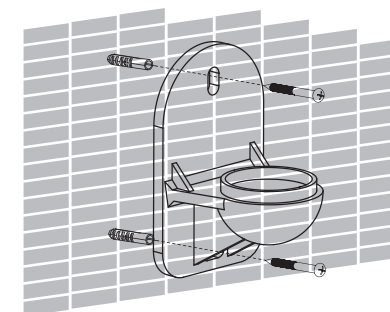

Universal Speaker Brackets

Max.load: 5kg

CW-2803
User Manual

► PARTS INCLUDED

(x2)

	M5x12 (x2)
	M6x12 (x2)
	M5x45 (x4)
	Ø8x40 (x4)

Distributed by:
TechBrands by Electus Distribution Pty.Ltd.
NSW 2116 Australia
Ph: 1300 738 555
Int'l: +61 2 8832 3200
Fax: 1300 738 500
www.techbrands.com

► INSTALLATION

①

②

③

④

NOTE:
Make sure the sawteeth
are anastomotic

⑤