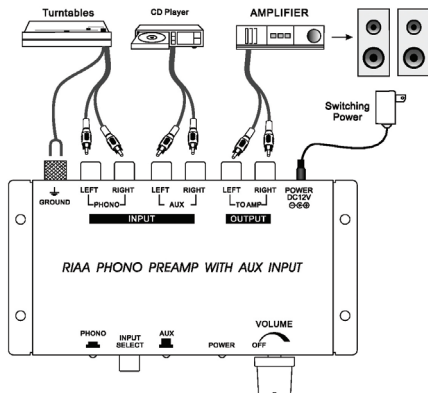

BOX CONTENTS

1 x Phono Stereo Preamplifier   1 x Power Supply

SPECIFICATIONS

Power: 12VDC @ 0.5A
Input Impedance: 47K Ω
Output Impedance: 100 Ω
Phono Amplitude Gain: 40dB (@ 1KHz)
AUX Amplitude Gain: 6dB
Maximum Input: 50mVpp
Output Level: 5Vpp
Frequency Response: 20Hz to 20KHz
Signal to Noise Ratio: 70dB
Weight: 207g
Dimensions: 145(W) x 96(D) x 31(H)mm

SETUP DIAGRAM

Distributed by:
TechBrands by Electus Distribution Pty.
Ltd.
320 Victoria Rd, Rydalmere
NSW 2116 Australia

Ph: 1300 738 555
Int'l: +61 2 8832 3200
Fax: 1300 738 500

www.techbrands.com

Made in China