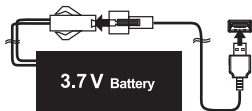

132 HOLES BUBBLE MACHINE

ELECTRIC BUBBLE MACHINE INSTRUCTIONS

ATTENTION:

Clean the spray head after use 2~3 times in order not to hinder the launching. Bubble machine should not be run continuously for more than 5 minutes.