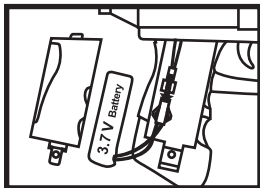

132 HOLES BUBBLE MACHINE

ELECTRIC BUBBLE MACHINE INSTRUCTIONS

ATTENTION:

Clean the spray head after use 2~3 times in order not to hinder the launching. Bubble machine should not be run continuously for more than 5 minutes.