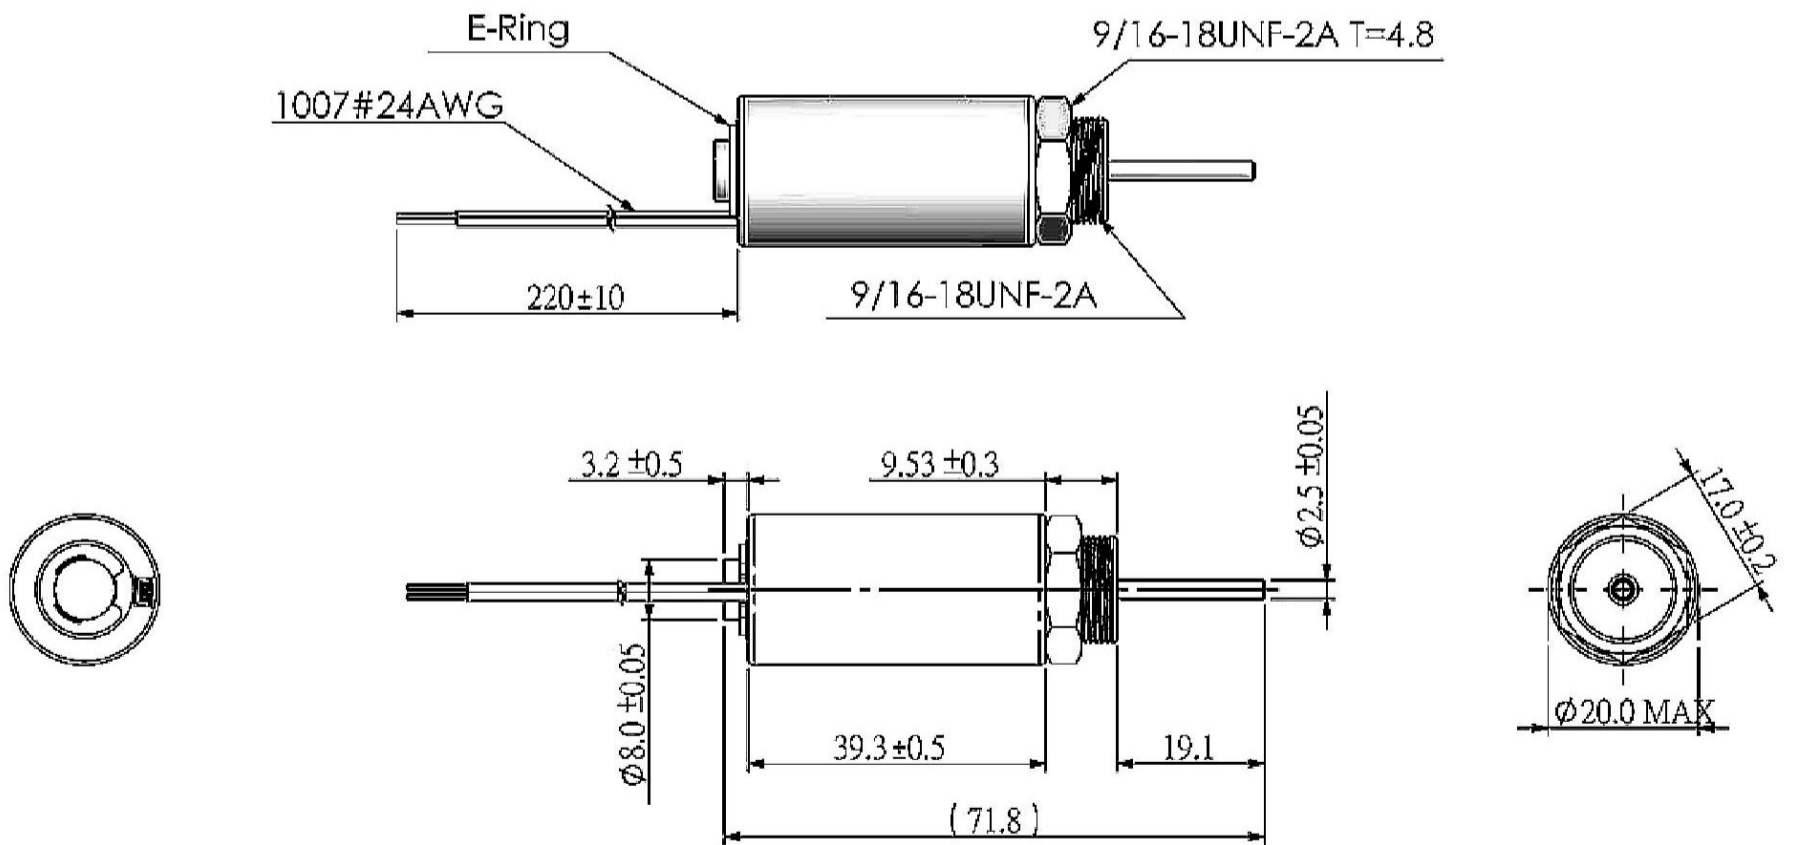

UNIT : mm

SS0903 (RoHS)	
RATED VOLTAGE	DC12V
OPERATION VOLTAGE RANGE	DC10.8V~DC13.2V
RATED CURRENT	0.58A
DC RESISTANCE	20.57Ω ± 10% AT 20°C
PUSH FORCE	STROKE 0MM, FORCE ≥ 1050g STROKE 5MM, FOECE ≥ 130g AT RATED VOLTAGE DC12V