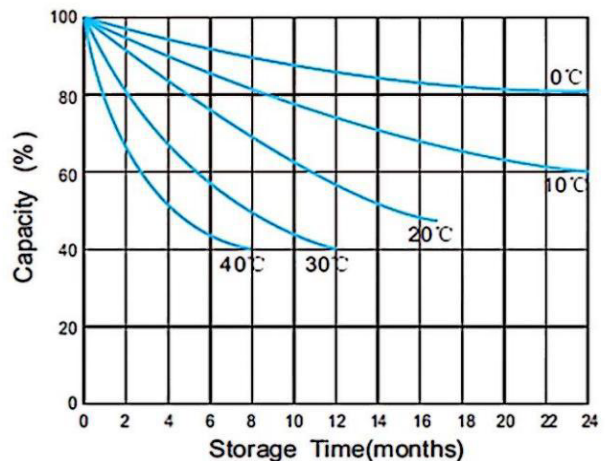

Storage Characteristics

Distributed by: Electus Distribution Pty Ltd
46 Eastern Creek Dr, Eastern Creek NSW 2766 Australia
1300 738 555 | electusdistribution.com.au

Made in China