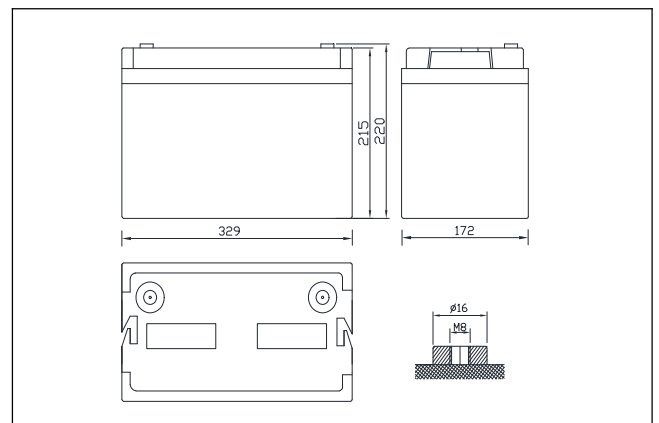

### Discharge Curve

### Packing

Battery (L×W×H)	mm ± 1	329×172×215x222
	inch	13.0×6.78×8.46x8.74
Box (L×W×H)	mm ± 2	380×228×272
	inch	14.9×8.9×10.7
Quantity Per Box		1 PCS
Net weight Per Cell		27.5 Kg ± 300g
Net weight Per Box		27.5Kg
Gross Weight		28.0Kg

### Product Dimensions