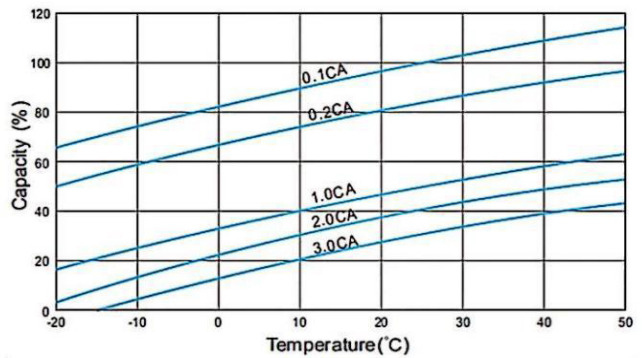

Temperature Effects on Capacity