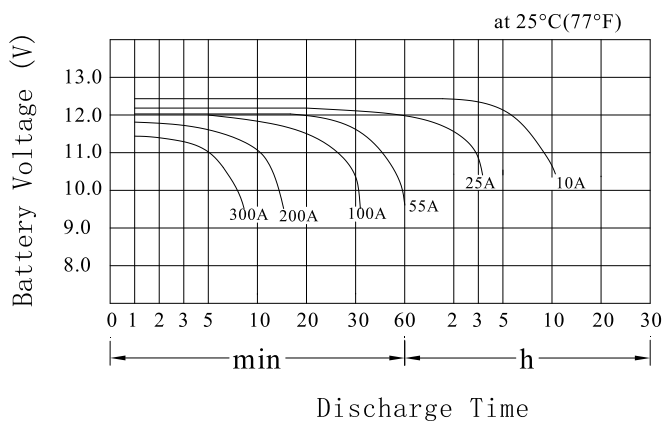

12V 100Ah

AGM Deep-Cycle Battery

Characteristics

Nominal Voltage		12V
Nominal Capacity (10 hour rate)		100Ah
Capacity 25°C (77°F)	10 hour rate (10A)	100Ah
	3 hour rate (25A)	75Ah
	1 hour rate (55A)	55Ah
Internal Resistance	Full Charged Battery 25°C (77°F)	≤10m Ω
Cyclic Life	50%(C₁₀) Depth of discharge	800Times
Float Life	25°C (77°F) Float charge at 13.8V	About 5 Years
Capacity affected by Temperature (10 hour)	40°C (104°F)	102%
	25°C (77°F)	100%
	0°C (32°F)	85%
	-15°C (5°F)	65%
Self-Discharge 25°C (77°F)	Capacity after 3 month storage	90%
	Capacity after 6 month storage	80%
	Capacity after 12 month storage	62%
Charge (Constant Voltage)	Cycle	Initial Charging Current Less than 30A Voltage 14.6-15.0V
	Float	Voltage 13.5-13.8V

Discharge Curve