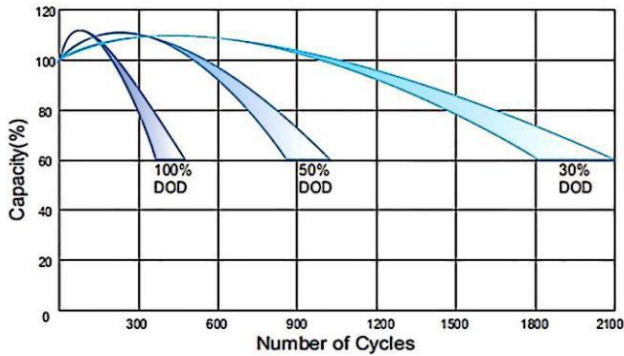

Cycle Life vs. Depth of Discharge (25°C)