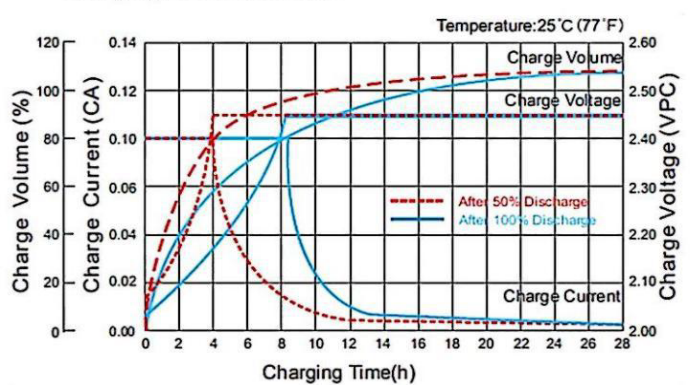

Charging Characteristics