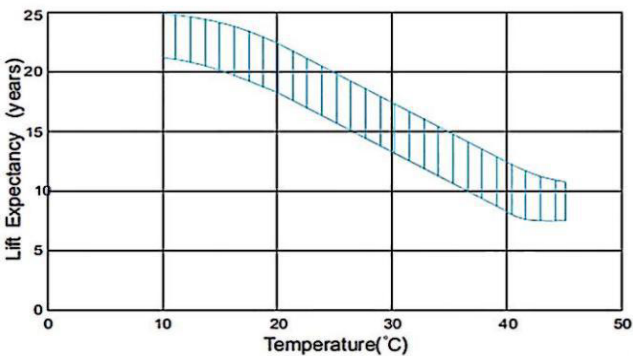

Effect of Temperature on Long Term Life