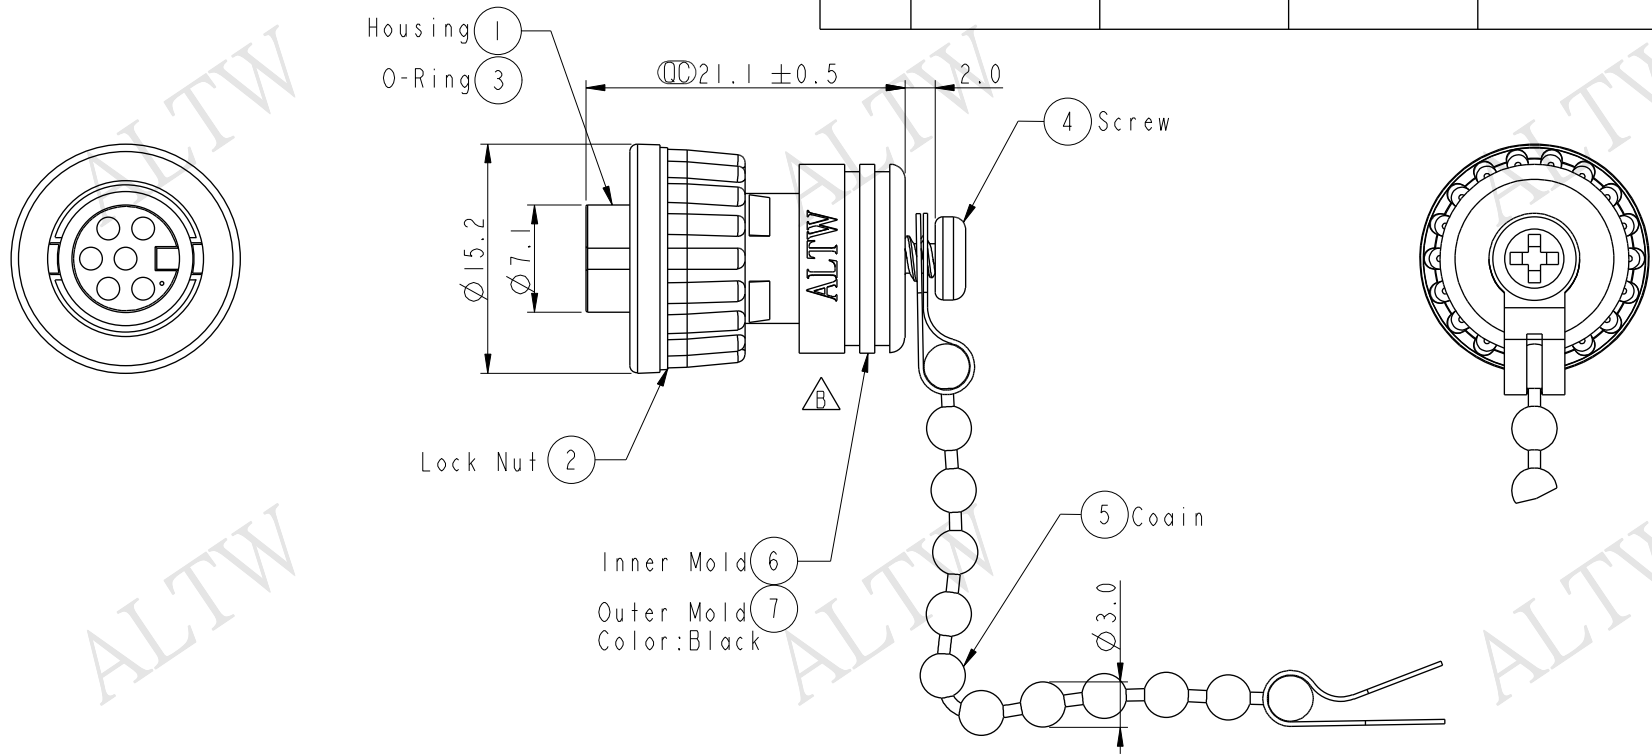

- Note:
- * \varnothing Important Dimension.
 - * Waterproof Rate: IP67
 - * Housing: Nylon+GF, Black
 - * Lock Nut: Nylon+GF, Black
 - * O-Ring: EPDM, Black
 - * Screw is not allowed to tight (Chain be revolve)
不可將螺絲鎖緊, (鏈條要可旋轉)
 - * Drill Hold \varnothing 2.3mm, Depth 4mm.
鑽孔 \varnothing 2.3mm, 深4mm

A	UNIT: mm			TITLE Mini Size Waterproof Cap for M Conn M Pin			Amphenol LTW		ITEM NO. CAP-WAAMPLPB2	DRAWN BY Ruru	DATE 2015-02-12
	TOLERANCE .X ±0.25 .XX ±0.1 .XXX ±0.05 ANGLES ±1°	SCALE 2:1	SIZE A4	SHEET 1	OF 1	安費諾亮泰企業股份有限公司		DWG NO. CAP-WAAMPLPB2	CHECKED BY Rita	DATE 2015-02-12	
	REV. B	WC-REV. A.2	\varnothing : Inspection item				CUSTOMER ALTW	APPROVED BY Lion	DATE 2015-02-12		