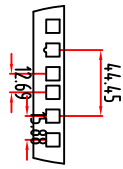

bottom

front

side

back

top

Part No.	HB5174
Description	12U Wall Cabinet