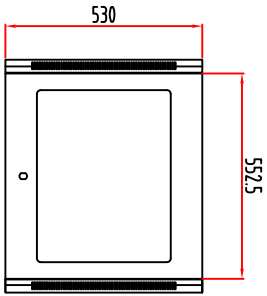

bottom

front

side

back

top

Part No.	HB5174
Description	12U Wall Cabinet