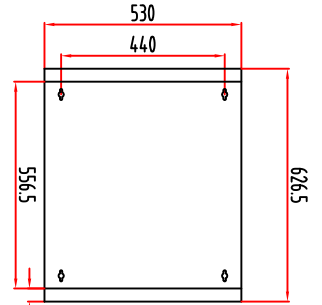

bottom

front

side

back

top

Part No.	HB5174
Description	12U Wall Cabinet