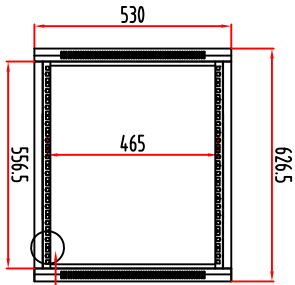

bottom

front

side

back

top

Part No.	HB5174
Description	12U Wall Cabinet