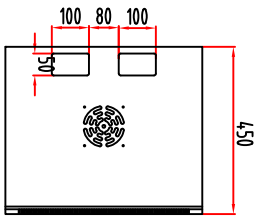

bottom

front

side

back

top

Part No.	HB5174
Description	12U Wall Cabinet