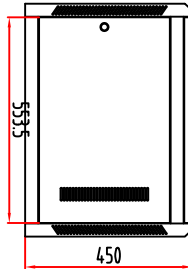

bottom

front

side

back

top

Part No.	HB5174
Description	12U Wall Cabinet